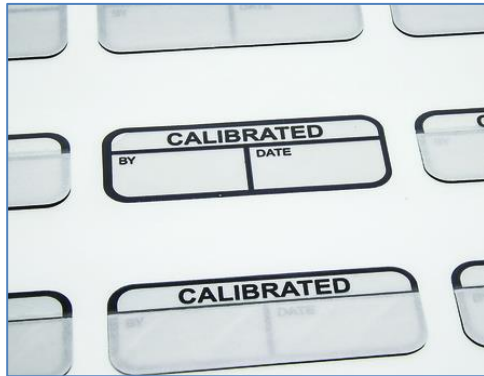

# Pre-Printed Label, Calibrated, Black

RS Stock number [496-401](#)

### Description:

Partially laminated write-on label. Text can be written or typed on label. Leaves checkerboard pattern when removed. Excellent resistance to mild acids, alkalis, most common petroleum based oils, greases and aliphatic solvents  
Temperature range -20°C to +70°C

### Specification:

- Length: 40mm
- Pack Quantity: 120
- Text Colour: Black
- Width: 15mm