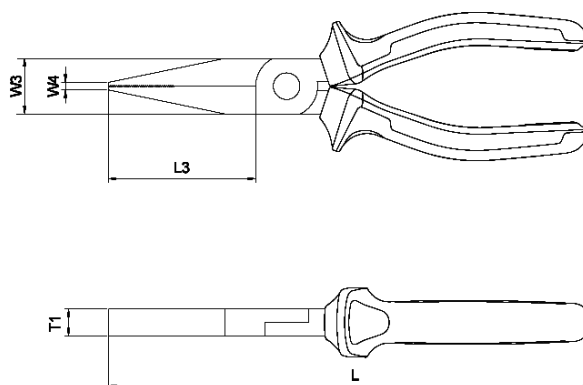

##### DIN / TS ISO 5745

- Special tool steel
- Serrated gripping jaws
- Polished finish (electrofilmed)
- DuoTech ergonomic handles

RS CODE NO	CODE NO	L mm / inch	L3 mm	W3 mm	W4 mm	L1 mm	
1829970	E17-41-0160	160mm / 6"	50	18	3	9.2	167