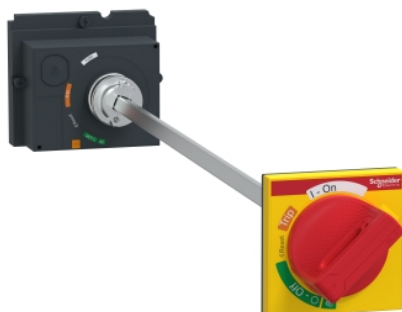

# LV429340T

extended rotary handle, ComPacT NSX  
100/160/250, red handle on yellow front,  
shaft length 185 to 600 mm, IP55

## Main

Range of product	ComPacT NSX100...250 new generation
Product or component type	Rotary handle
Accessory / separate part type	Control accessories
Handle colour	Red
Handle front plate colour	Yellow
Rotary handle mounting style	Extended

## Complementary

Rotary handle padlocking	1 to 3 padlocks Padlock in OFF position
Rotary handle mounting location	Front
Range compatibility	ComPacT new generation (ComPacT NSX100 new generation) ComPacT new generation (ComPacT NSX160 new generation) ComPacT new generation (ComPacT NSX250 new generation) PowerPact (PowerPact Multistandard)