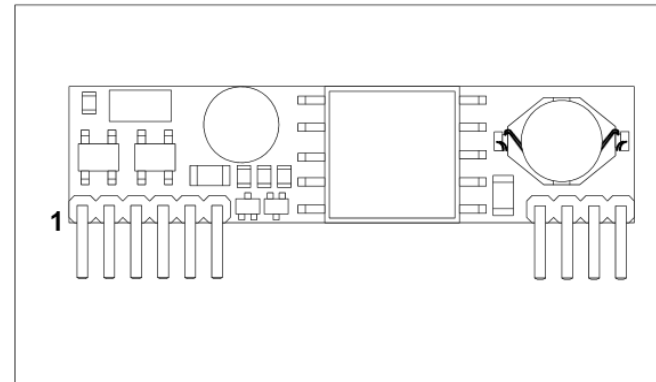

Non-Isolated PoE

MAXREFDES98# & 108# - Q4FY16

- Module form factor
- Efficient, synchronous step down
- Protection
 - > Current limit and foldback
 - > UVLO
 - > Over temperature

Includes:
MAX5969A
MAX17503