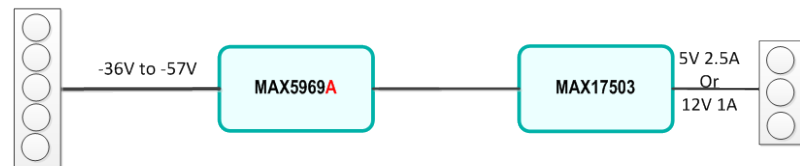

Non-Isolated PoE

MAXREFDES98# & 108# - Q4FY16

- Module form factor
- Efficient, synchronous step down
- Protection
 - > Current limit and foldback
 - > UVLO
 - > Over temperature

Includes:
MAX5969A
MAX17503