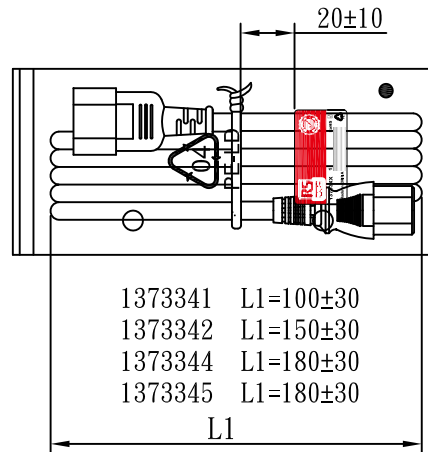

MARKING:

MARKING:

WIRING COLOR:

- E: Yellow/Green
- N: Blue
- L: Brown

LENGED ON CORD : (E04-14)

3 <VDE> KEMA-KEUR <VDE> △ CEBC 809 <CCC> <CCC> NF-USE 1346
 IEMMEQU H05VV-F 3G 0.75mm² 300/500V -LF-

No	BOM ITEM	Q' TY	P/N
1	KPR-11 TERMINAL	3 pcs	BBN11000
2	IS-011 DUST COVER(RED)	1 pcs	MP0110XF
3	IS-011 INNER BODY	1 pcs	MI011000
4	PVC 45P (SA87, IS-011)	18 g	RPP045XF
5	KPR-14 TERMINAL	3 pcs	BBB14000
6	IS-14 INNER BODY	1 set	MI014000
7	PVC 45P (SA87, IS-14)	22 g	RPP045XF
8	PE TIE (WHITE , 6 inch)	1 pcs	KBW10006
9	PE BAG(120*260)	1 pcs	KPR10026
10	LABEL(45*25)	1 pcs	

NOTE:1. CORD 128
 2. CONTENT 137334X

CABLE	H05VV-F 3G 0.75 DENT PRINT CT-XF(RED)				
PLUG	IS-011 + IS-14	LENGTH	L	UNIT	mm
CLIENT	NAME	First connectivity	N/W	UNIT	kg
	P/N	137334X	SG DWG	SR-172524-4	VER. A