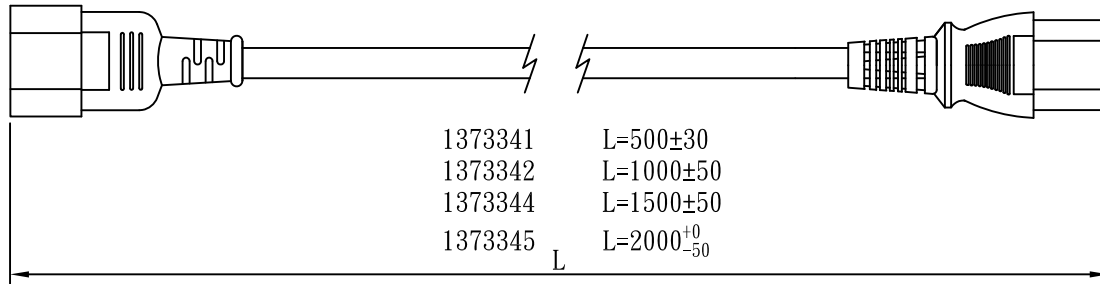

MARKING:

MARKING:

WIRING COLOR:

- E: Yellow/Green
- N: Blue
- L: Brown

LENGED ON CORD : (E04-14)

3 <VDE> KEMA-KEUR <VDE> △ CEBC 809 <CCC> <CCC> NF-USE 1346
 IEMMEQU H05VV-F 3G 0.75mm² 300/500V -LF-

No	BOM ITEM	Q' TY	P/N
1	KPR-11 TERMINAL	3 pcs	BBN11000
2	IS-011 DUST COVER(RED)	1 pcs	MP0110XF
3	IS-011 INNER BODY	1 pcs	MI011000
4	PVC 45P (SA87, IS-011)	18 g	RPP045XF
5	KPR-14 TERMINAL	3 pcs	BBB14000
6	IS-14 INNER BODY	1 set	MI014000
7	PVC 45P (SA87, IS-14)	22 g	RPP045XF
8	PE TIE (WHITE , 6 inch)	1 pcs	KBW10006
9	PE BAG(120*260)	1 pcs	KPR10026
10	LABEL(45*25)	1 pcs	

NOTE:1. CORD 128
 2. CONTENT 137334X

CABLE	H05VV-F 3G 0.75 DENT PRINT CT-XF(RED)				
PLUG	IS-011 + IS-14	LENGTH	L	UNIT	mm
CLIENT	NAME	First connectivity	N/W	UNIT	kg
	P/N	137334X	SG DWG	SR-172524-4	VER. A