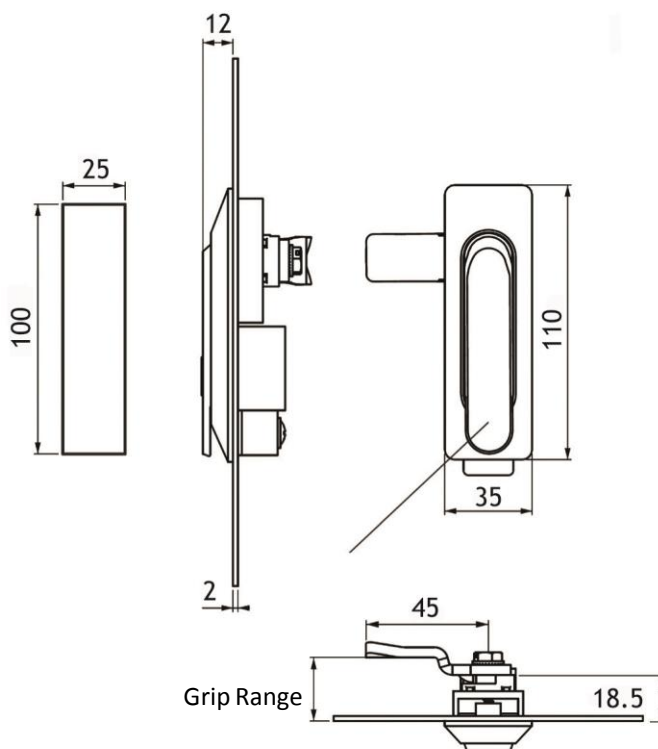

Datasheet

Small Swing Handle

RS Stock No:146-1813

Specification

- Keyed alike, supplied with two keys
- Stainless steel dust cover on the lock

ENGLISH

Part Number	Grip Range (mm)	Body Material	Handle Material
146-1813	28.5	Polyamide	Polyamide

All dimensions in mm