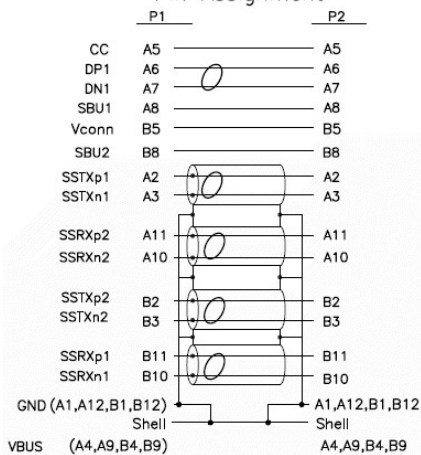

Datasheet

RS PRO 15cm USB Type C M – Gigabit Ethernet Adapter

Stock number: 192-4694

EN

The RS PRO 15cm USB type C to gigabit Ethernet adapter that has a white PVC jacket and white ABS shell. This adapter is capable of 10/100/1000Mbps and backwards compatible with 10/100Mbps.

The connectors are nickel and the cable has a strain relief to help avoid the cable splitting around the edge of the boot and an overall diameter of 3.9mm.

Pin Assignment

6	USB3.0 TYPE CM TO CM 34AWG/24AWG/32AWG OD:3,9MM L=0,32M jacket:PVC color :white~shell nickel
5	45P WHITE PVC
4	USB TYPE-C White wire clip: : NY-66+15%GF, 34+28AWG
3	USB TYPE-C-GE01 One-piece shell "ABS"WHITE"MARKING:
2	USB TYPE-C-GE01 Before the file header ~ABS~WHITE
1	USB TYPE-C-GE01~Empty PCB + patch