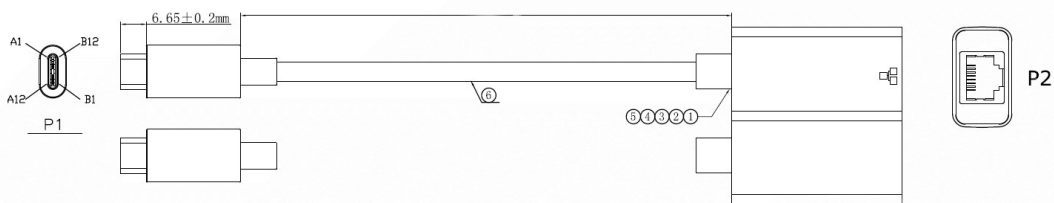

Datasheet

RS PRO 15cm USB Type C M – Gigabit Ethernet Adapter

Stock number: 192-4694

EN

The RS PRO 15cm USB type C to gigabit Ethernet adapter that has a white PVC jacket and white ABS shell. This adapter is capable of 10/100/1000Mbps and backwards compatible with 10/100Mbps.

The connectors are nickel and the cable has a strain relief to help avoid the cable splitting around the edge of the boot and an overall diameter of 3.9mm.

Pin Assignment

6	USB3.0 TYPE CM TO CM 34AWG/24AWG/32AWG OD:3,9MM L=0,32M jacket:PVC color :white~shell nickel
5	45P WHITE PVC
4	USB TYPE-C White wire clip: : NY-66+15%GF, 34+28AWG
3	USB TYPE-C-GE01 One-piece shell "ABS"WHITE"MARKING:
2	USB TYPE-C-GE01 Before the file header ~ABS~WHITE
1	USB TYPE-C-GE01~Empty PCB + patch