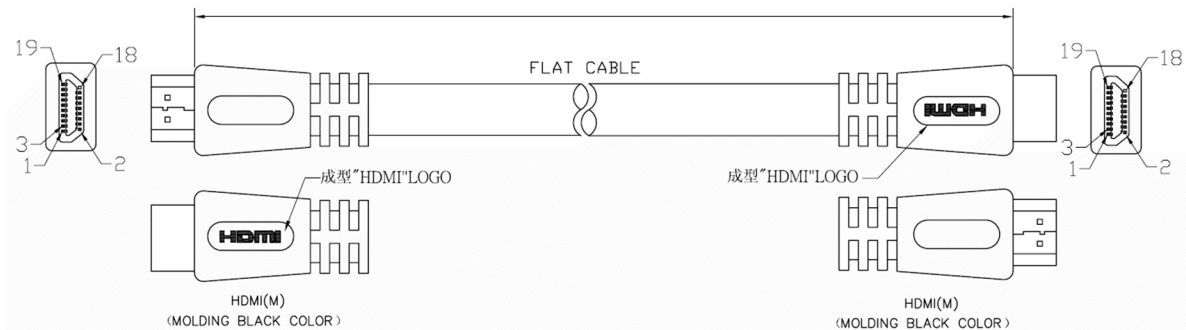

Datasheet

RS PRO 1mtr HDMI M-M High Speed with Ethernet Cable – Flat Cable

Stock number: 182-8573

EN

The RSPRO 1 metre male to male HDMI cable which has a white PVC jacket and an outer diameter of 6mm. The connectors have a gold flash covering to prevent corrosion.

The connector hoods are also made of white PVC and have a strain relief to prevent the jacket splitting around the boot.

The for flex for this cable is flat which makes it perfect for installing into walls.

HDMI is possibly the most common display connection on the market which can be found on devices ranging from PC's, Bluray players, games consoles and more.