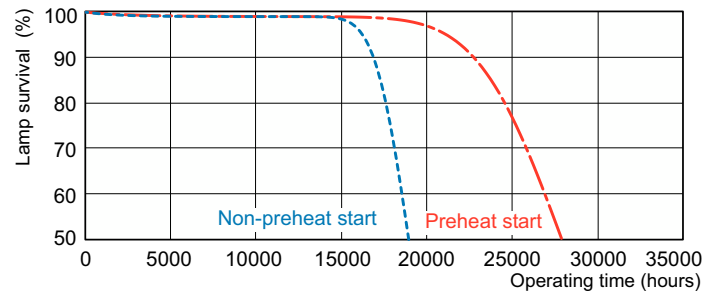

Product data

General Information		Operating and Electrical	
Cap-Base	G5 [G5]	Power Consumption	14.0 W
Features	na [Not Applicable]	Lamp Current (Nom)	0.165 A
Flux measurement reference	Sphere		
Light Technical		Controls and Dimming	
Color Code	840 [CCT of 4000K]	Dimmable	Yes
Luminous Flux	1,200 lm		
Color Designation	Cool White (CW)	Mechanical and Housing	
Chromaticity Coordinate X (Nom)	0.38	Bulb Shape	T5 [16 mm (T5)]
Chromaticity Coordinate Y (Nom)	0.38		
Correlated Color Temperature (Nom)	4000 K	Approval and Application	
Luminous Efficacy (rated) (Nom)	86 lm/W	Energy Efficiency Class	G
Color rendering index (CRI)	80	Mercury (Hg) Content (Nom)	1.2 mg
		Energy Consumption kWh/1000 h	14 kWh
		EPREL Registration Number	423447

Photometric data

Spectral Power Distribution Colour - MASTER TL5 HE 14W/840 SLV/40

Lifetime

Life Expectancy Diagram - MASTER TL5 HE 14W/840 SLV/40

Life Expectancy Diagram - MASTER TL5 HE 14W/840 SLV/40

MASTER TL5 High Efficiency