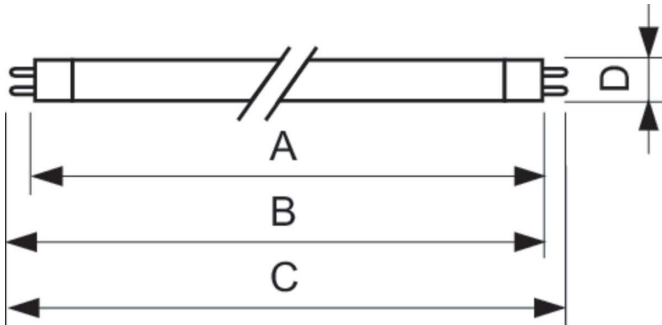

MASTER TL5 High Efficiency

MASTER TL5 HE 14W/840 SLV/40

Low-pressure mercury discharge lamps with a tubular 16 mm envelope

Warnings and Safety

- A lamp breaking is extremely unlikely to have any impact on your health. If a lamp breaks, ventilate the room for 30 minutes and remove the parts, preferably with gloves. Put them in a sealed plastic bag and take it to your local waste facilities for recycling. Do not use a vacuum cleaner.
- A lamp breaking is extremely unlikely to have any impact on your health. If a lamp breaks, ventilate the room for 30 minutes and remove the parts, preferably with gloves. Put them in a sealed plastic bag and take it to your local waste facilities for recycling. Do not use a vacuum cleaner.

Product data

General Information		Operating and Electrical	
Cap-Base	G5 [G5]	Power Consumption	14.0 W
Features	na [Not Applicable]	Lamp Current (Nom)	0.165 A
Flux measurement reference	Sphere		
Light Technical		Controls and Dimming	
Color Code	840 [CCT of 4000K]	Dimmable	Yes
Luminous Flux	1,200 lm		
Color Designation	Cool White (CW)	Mechanical and Housing	
Chromaticity Coordinate X (Nom)	0.38	Bulb Shape	T5 [16 mm (T5)]
Chromaticity Coordinate Y (Nom)	0.38		
Correlated Color Temperature (Nom)	4000 K	Approval and Application	
Luminous Efficacy (rated) (Nom)	86 lm/W	Energy Efficiency Class	G
Color rendering index (CRI)	80	Mercury (Hg) Content (Nom)	1.2 mg
		Energy Consumption kWh/1000 h	14 kWh
		EPREL Registration Number	423447

MASTER TL5 High Efficiency

Product Data	
Order product name	MASTER TL5 HE 14W/840 SLV/40
Full product name	MASTER TL5 HE 14W/840 SLV/40
Full product code	871150063940055
Order code	927926084055
Material Nr. (12NC)	927926084055

Numerator - Quantity Per Pack	1
EAN/UPC - Product/Case	8711500639400
Numerator - Packs per outer box	40
EAN/UPC - Case	8711500867483

Dimensional drawing

Product	D (max)	A (max)	B (max)	B (min)	C (max)
MASTER TL5 HE 14W/840 SLV/40	17 mm	549.0 mm	556.1 mm	553.7 mm	563.2 mm