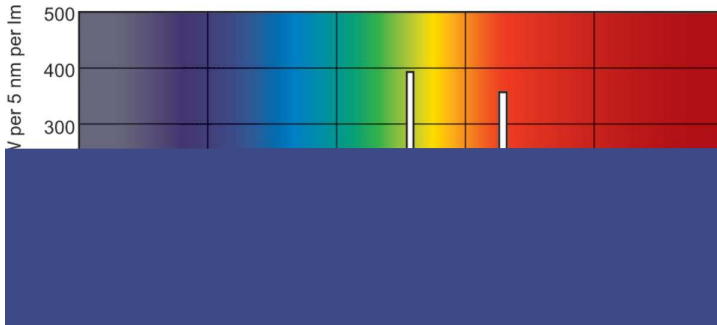

Product data

General Information		Operating and Electrical	
Cap-Base	G5 [G5]	Power Consumption	14.0 W
Features	na [Not Applicable]	Lamp Current (Nom)	0.165 A
Flux measurement reference	Sphere		
Light Technical		Controls and Dimming	
Color Code	840 [CCT of 4000K]	Dimmable	Yes
Luminous Flux	1,200 lm		
Color Designation	Cool White (CW)	Mechanical and Housing	
Chromaticity Coordinate X (Nom)	0.38	Bulb Shape	T5 [16 mm (T5)]
Chromaticity Coordinate Y (Nom)	0.38		
Correlated Color Temperature (Nom)	4000 K	Approval and Application	
Luminous Efficacy (rated) (Nom)	86 lm/W	Energy Efficiency Class	G
Color rendering index (CRI)	80	Mercury (Hg) Content (Nom)	1.2 mg
		Energy Consumption kWh/1000 h	14 kWh
		EPREL Registration Number	423447

MASTER TL5 High Efficiency

Product Data	
Order product name	MASTER TL5 HE 14W/840 SLV/40
Full product name	MASTER TL5 HE 14W/840 SLV/40
Full product code	871150063940055
Order code	927926084055
Material Nr. (12NC)	927926084055

Photometric data

Spectral Power Distribution Colour - MASTER TL5 HE 14W/840 SLV/40

Lifetime

Life Expectancy Diagram - MASTER TL5 HE 14W/840 SLV/40

Life Expectancy Diagram - MASTER TL5 HE 14W/840 SLV/40

MASTER TL5 High Efficiency