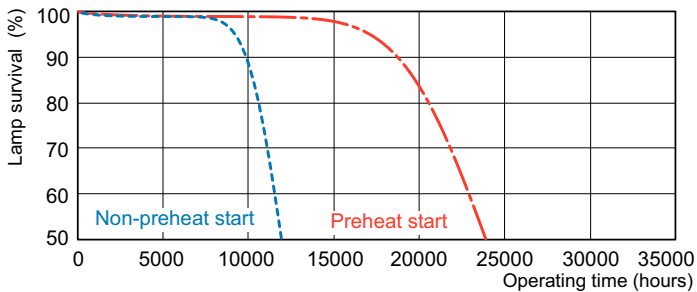

Product data

General Information		Operating and Electrical	
Cap-Base	G5 [G5]	Power Consumption	14.0 W
Features	na [Not Applicable]	Lamp Current (Nom)	0.165 A
Flux measurement reference	Sphere		
Light Technical		Controls and Dimming	
Color Code	840 [CCT of 4000K]	Dimmable	Yes
Luminous Flux	1,200 lm		
Color Designation	Cool White (CW)	Mechanical and Housing	
Chromaticity Coordinate X (Nom)	0.38	Bulb Shape	T5 [16 mm (T5)]
Chromaticity Coordinate Y (Nom)	0.38		
Correlated Color Temperature (Nom)	4000 K	Approval and Application	
Luminous Efficacy (rated) (Nom)	86 lm/W	Energy Efficiency Class	G
Color rendering index (CRI)	80	Mercury (Hg) Content (Nom)	1.2 mg
		Energy Consumption kWh/1000 h	14 kWh
		EPREL Registration Number	423447

Photometric data

Spectral Power Distribution Colour - MASTER TL5 HE 14W/840 SLV/40

Lifetime

Life Expectancy Diagram - MASTER TL5 HE 14W/840 SLV/40

Life Expectancy Diagram - MASTER TL5 HE 14W/840 SLV/40

MASTER TL5 High Efficiency