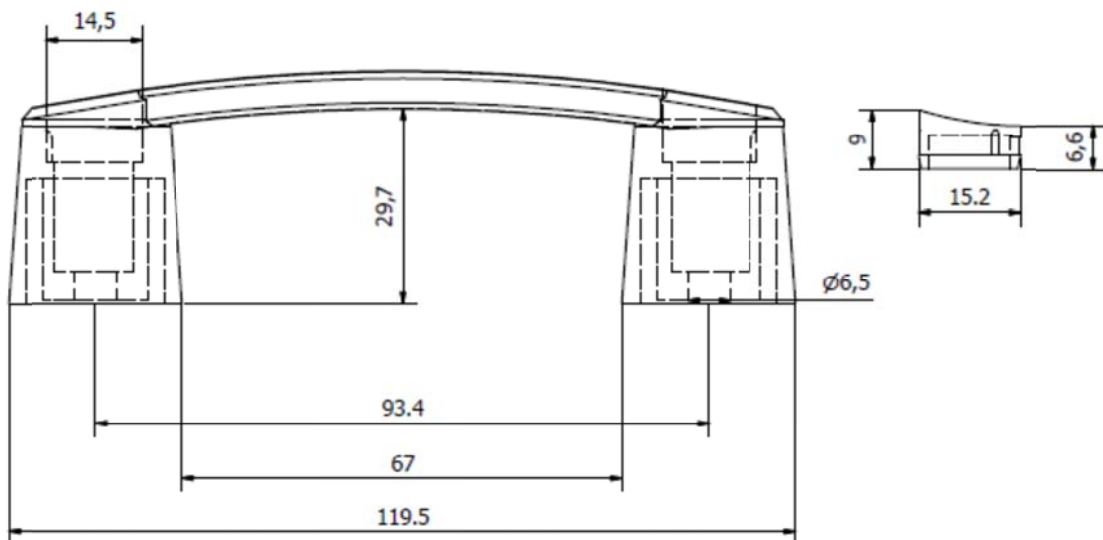

## Nylon Bridge Handle

Plain Bore (6.5mm) for fixing from above

**Material:** 15% Glass Filled Nylon