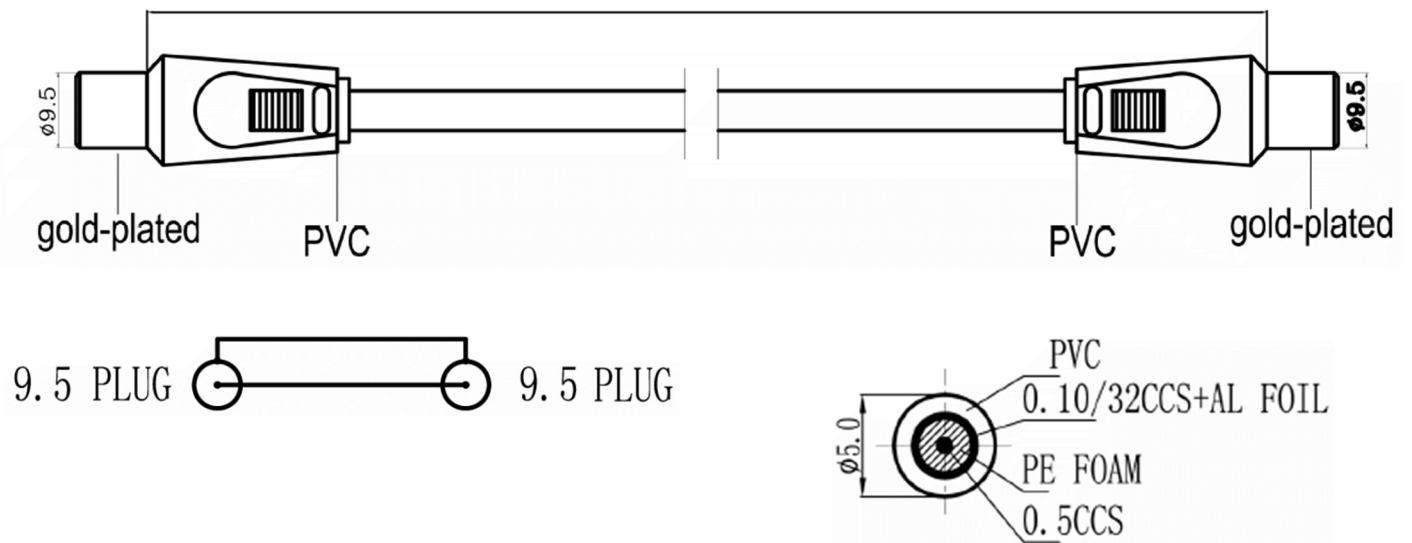

Datasheet

RS PRO 10m Coaxial Male to Male TV Cable, Black

Stock number: 192-4492

EN

The RS PRO 10 metre, 75-ohm coaxial TV cable has a black PVC jack and boots.

The inner core is a single, solid core and has a PE foam surrounding and is double shielded with a layer of aluminium foil and a CCS braid.

Coaxial TV cables are generally used to connect a TV aerial to a TV.

RoHS / REACH / CE