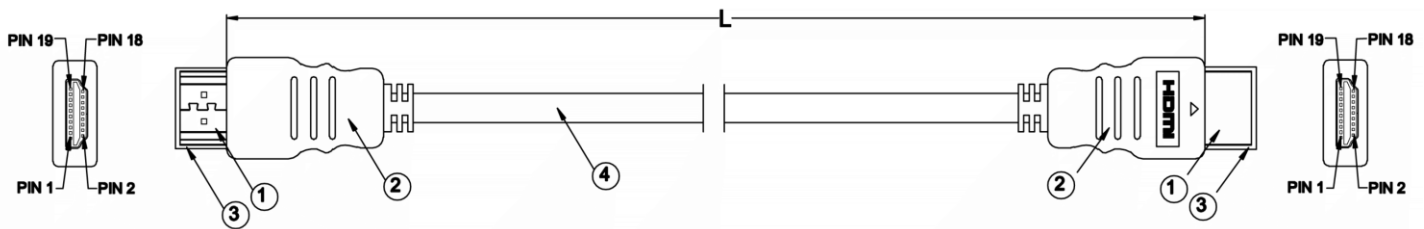

Datasheet

RS PRO 1mtr HDMI M-M High Speed with Ethernet Cable Black – 5 Pack

Stock number: 2527113

EN

The RSPRO 1 metre male to male HDMI HS+E cable has a black PVC jack and an outer diameter of 6mm. The connectors have a gold flash covering to prevent corrosion and come with dust caps to protect the connectors while not in use. The connector hoods are also made of black PVC with a small foot print of 19.44mm wide and 11mm high.

4	CABLE SPEC:(0.254mmCCS*1Pair+0.254mmCCS D.W.+AL+MY)*5+0.254mmCCS*4C+0.254mmCCS D.W.+AL+16*6*0.12mmAL-Mg Braiding)*1C O.D:6.0mm BLACK PVC JACKET
3	Plastic Cap
2	PVC - BLACK
1	HDMI Plug - Gold Plated

RoHS / REACH / CE /UKCA