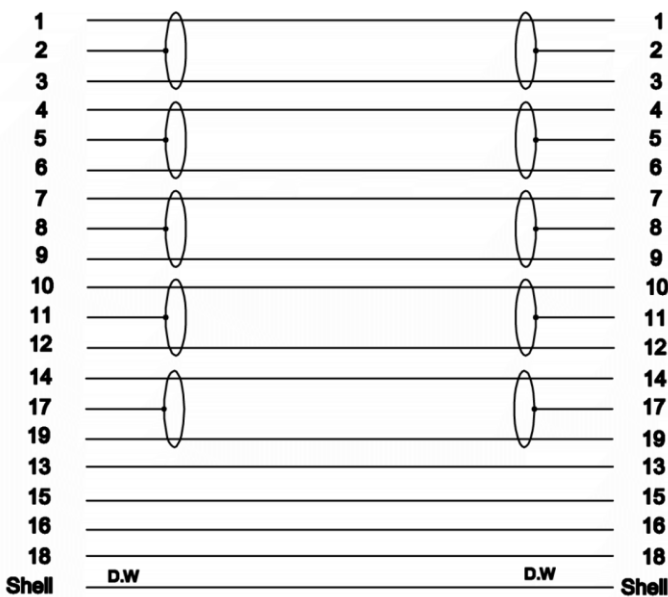

Datasheet

RS PRO 1mtr HDMI M-M High Speed with Ethernet Cable Black – 5 Pack

Stock number: 2527113

EN

The RSPRO 1 metre male to male HDMI HS+E cable has a black PVC jack and an outer diameter of 6mm. The connectors have a gold flash covering to prevent corrosion and come with dust caps to protect the connectors while not in use. The connector hoods are also made of black PVC with a small foot print of 19.44mm wide and 11mm high.

4	CABLE SPEC:(0.254mmCCS*1Pair+0.254mmCCS D.W.+AL+MY)*5+0.254mmCCS*4C+0.254mmCCS D.W.+AL+16*6*0.12mmAL-Mg Braiding)*1C O.D:6.0mm BLACK PVC JACKET
3	Plastic Cap
2	PVC - BLACK
1	HDMI Plug - Gold Plated

RoHS / REACH / CE /UKCA