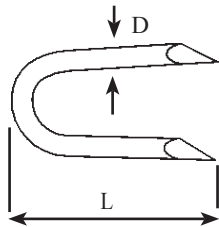

ENGLISH

Datasheet

Galvanised Staples

500g

Galvanised heavy duty for external use.

Pointed ends. Often used to fix wire fencing & netting to wooden posts.

Please view our full range listing below

RS Stock No	Size L x D (mm)	Approx Pack Count
1701658	20 x 2.00	529
1701659	25 x 2.65	243
1701660	30 x 3.55	113
1701661	40 x 4.00	68
1701662	50 x 5.00	35