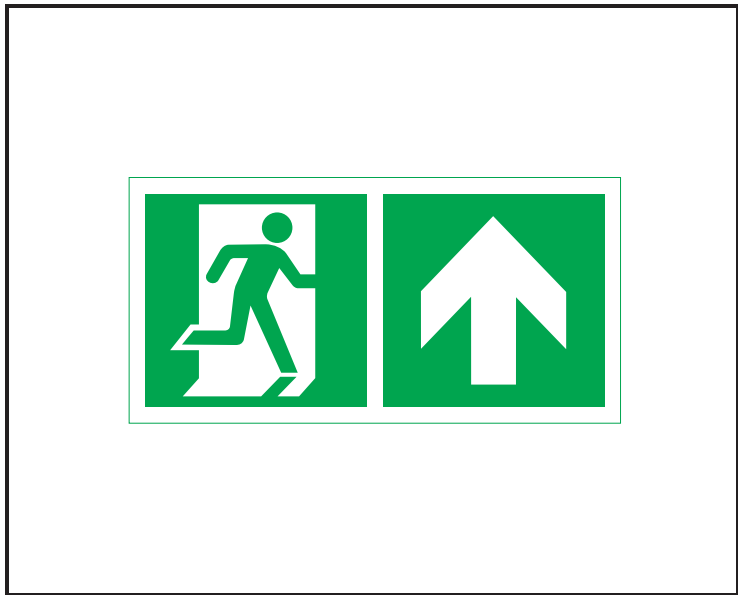

Datasheet

ENGLISH

RS Article Number	: 8134640
Description	: Emergency Exit Up Sign Label

Standards Met	: ISO 7010
Color	: Green Background White Image (As Per Photo)
Text Message	: Emergency Exit Up Sign
Material	: Plastic
Size	: 300mm x 150mm
Mounting Type	: Apply Glue & Paste or Hang
Text Language	: None
Sign Description	: Emergency Exit Up Sign
Category	: Safety Signs

Note : Image above is not to the scale.