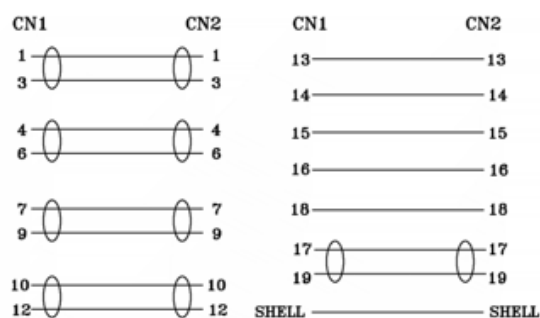

Product Description

The RSPRO 1.5 metre male to male HDMI HS+E cable has a black PVC jack and an outer diameter of 6mm. The connectors have a gold flash covering to prevent corrosion and come with dust caps to protect the connectors while not in use. The connector hoods are also made of black PVC with a small foot print of 19.44mm wide and 11mm high. HDMI is possibly the most common display connection on the market which can be found on devices ranging from PC's, Blu-ray players, games consoles and more.

General Specifications

Cable Type	HDMI to HDMI
HDMI Version	HDMI 2.0
Connector A	Male HDMI
Connector A Gender	Male
Connector A Type	HDMI
Connector B	Male HDMI
Connector B Gender	Male
Connector B Type	HDMI
Maximum Resolution	4K @ 60Hz
Maximum Transmission Rate	18Gbps
Outer Sheath Material	PVC
Sheath Colour	Black
Hood	Black Moulded PVC

Approvals

Declarations	CE UKCA REACH ROHS
Standards Met	CE UKCA REACH ROHS

Similar Products

Stock No.	Length	Spec	Pack Size	Colour
266-8470	1.5m	HDMI M-M V2.0	5	Black
182-8473	2m	HDMI M-M V2.0	1	Black
182-8474	3m	HDMI M-M V2.0	1	Black
182-8475	5m	HDMI M-M V2.0	1	Black