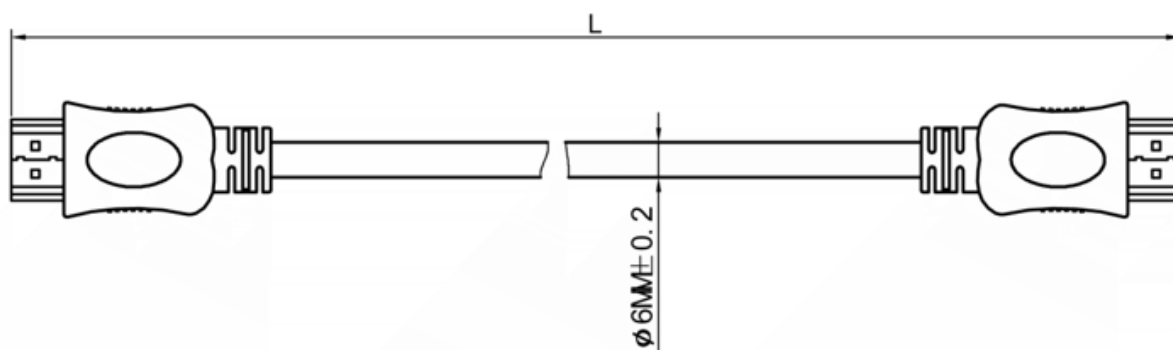

Product Description

The RSPRO 1.5 metre male to male HDMI HS+E cable has a black PVC jack and an outer diameter of 6mm. The connectors have a gold flash covering to prevent corrosion and come with dust caps to protect the connectors while not in use. The connector hoods are also made of black PVC with a small foot print of 19.44mm wide and 11mm high. HDMI is possibly the most common display connection on the market which can be found on devices ranging from PC's, Blu-ray players, games consoles and more.

General Specifications

Cable Type	HDMI to HDMI
HDMI Version	HDMI 2.0
Connector A	Male HDMI
Connector A Gender	Male
Connector A Type	HDMI
Connector B	Male HDMI
Connector B Gender	Male
Connector B Type	HDMI
Maximum Resolution	4K @ 60Hz
Maximum Transmission Rate	18Gbps
Outer Sheath Material	PVC
Sheath Colour	Black
Hood	Black Moulded PVC

Approvals

Declarations	CE UKCA REACH ROHS
Standards Met	CE UKCA REACH ROHS

Similar Products

Stock No.	Length	Spec	Pack Size	Colour
266-8470	1.5m	HDMI M-M V2.0	5	Black
182-8473	2m	HDMI M-M V2.0	1	Black
182-8474	3m	HDMI M-M V2.0	1	Black
182-8475	5m	HDMI M-M V2.0	1	Black

- CABLE:** 30AWG[(0.254MM BC*1P+FAM)*5PCS +0.254MM BC*5C+AL+0.254MM BC+PVC6.0MM]
OUTER JACKET BLACK IN COLOR OD:6.0MM±0.2mm
- HOOD:** MOLDING TYPE,BLACK IN COLOR
- CABLE ELECTRICAL TEST:**
100% OPEN SHORT & MISS WIRE TEST.
- PACKING:** 1PC/POLYBAG