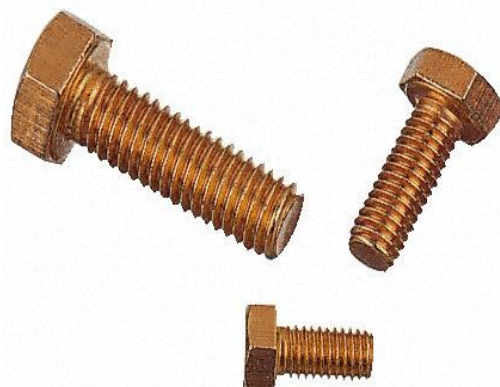

## Grub Screws & Set Screws

# Brass Screws & Set Screws

**Features:**

- Drive type : Hex
- Finish : Plain
- Material : Brass
- Head Type : Hex

RS Part No.	Thread Size	Length
4832362	M6	16mm
4832378	M6	20mm
4832384	M6	25mm
4832390	M6	30mm
4832435	M8	30mm
4832441	M8	40mm