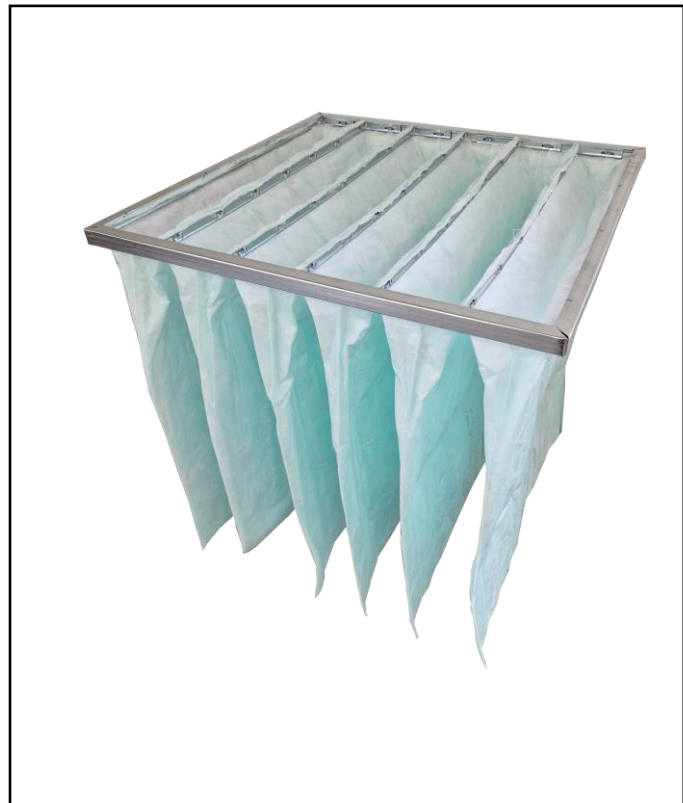

## FEATURES

- 100% Polyester Filter Media
- Dual-Layer Media
- Conical Stitched Pockets for optimal airflow
- Rolled Safety Edge to Frame
- Hydrophobic Media
- Fire Retardant
- Low Price
- ePM10 Filter

# RS PRO Ecoflow M6 Filter 24 X 24 X 24

RS Stock No.: 2551161

RS Professionally Approved Products bring to you professional quality parts across all product categories. Our product range has been tested by engineers and provides a comparable quality to the leading brands without paying a premium price.

## Product Description

The Ecoflow, fire rated range of bag filters are used widely in government buildings, hospitals and other sensitive areas. This grade of filter is suitable for air condition to offices, theatres, computer rooms and spray booths.

## General Specifications

Filter Size Actual HxWxD (mm)	592 x 592 x 600 mm
Header Depth	25 mm
Number of Pockets	10
Grade EN779:2012	M6
Filter Class ISO 16890	ePM10 > 70%
Rated Capacity	3600 m <sup>3</sup> /hr
Energy Rating	E
Initial Pressure Drop	65 Pa
Final Pressure Drop*	165 Pa
*Final Recommended Pressure Drop to EN13053:2019	
Maximum Operating Temperature 80C	