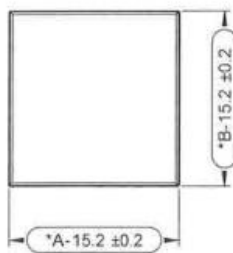

Datasheet

Orange Square Push Button Lens For Use With ADA16 Series

RS Stock number 745-2543

Dimensions: (mm)

Specification

Size: 16mm lens
Shape : Square Flat
Colour: Orange
Material : PMMA / PC