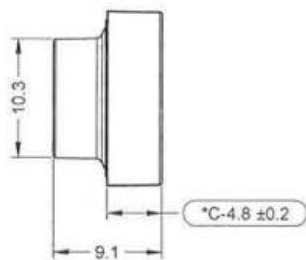

Datasheet

Orange Square Push Button Lens For Use With ADA16 Series

RS Stock number 745-2543

Dimensions: (mm)

Specification

Size: 16mm lens
Shape : Square Flat
Colour: Orange
Material : PMMA / PC