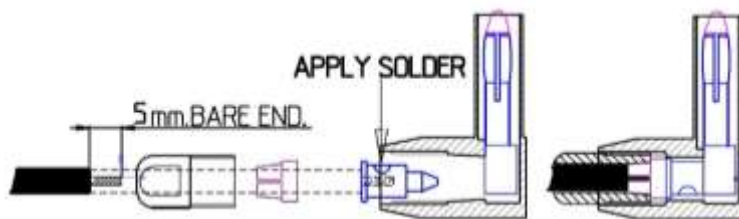

ENGLISH

Datasheet

RS Pro 4mm Right Angled Banana Plug, 1000V, 20A

Stock No: 465 615 - Black

Stock No: 465 621 - Red

Stock No: 2070879 - Green

Stock No: 2070880 - Yellow

Stock No: 2070878 - Blue

Features and Benefits

- The fully-shrouded body is moulded in a resilient plastic, the centre pin is nickel plated brass incorporating a bulbous split contact with an insulating tip.
- When properly terminated the plug has a voltage rating of 1000V CAT III and current rating of 20A
- Fits all standard 4mm insulated sockets.
- Accepts cable up to 4 mm dia.