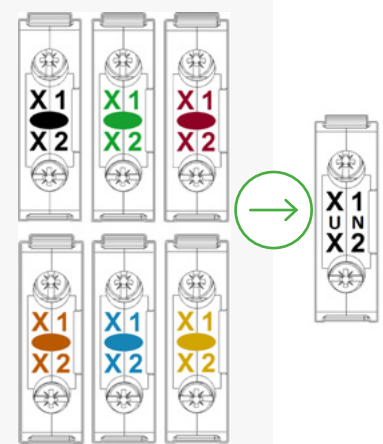

Improved color intensity and reduction of spot effects creates better functional visualization when the product is on or off.

New design moves from 6 colored LED blocks to one universal white LED block with 2 side LEDs instead of 1.

New saturated colored plastic used on all heads except white and yellow.

Identify it quickly!

On catalogue

On packaging

On products

Family	No of references	Impact on range
Light blocks with integral LED	From 109 to 25	-77%
Light bodies (with or without contact blocks)	From 199 to 40	-80%
Complete units	321	No change
Heads only	559	No change
Accessories	8	No change

Substitution table

Existing references		Substitution	
ZALVG1	746-8933	ZALVG1	746-8933
ZALVG3	746-9484		
ZALVG4	746-8942		
ZALVG5	746-8945		
ZALVG6	746-9487		
ZALVM1	610-2758		
ZALVM3	331-0552		
ZALVM4	331-0568		
ZALVM5	746-8949		
ZALVM6	746-9481		
ZALVB1	610-2742	ZALVB1	610-2742
ZALVB3	331-0524		
ZALVB4	331-0530		
ZALVB5	331-0546		
ZALVB6	746-9475		
ZBVG13	-		
ZBVG43	-		
ZBVG53	-		
ZBVG63	-		
ZBVJ33	-	ZBVJ13	-
ZBVJ43	-		
ZBVJ53	-		
ZBVM13	-	ZBVM13	-
ZBVM33	-		
ZBVM43	-		
ZBVM53	-		
ZBVB33	-	ZBVB13	-
ZBVB43	-		
ZBVB53	-		
ZBVB63	-		
ZBVG14	-	ZBVG14	-
ZBVG34	-		
ZBVM14	-	ZBVM14	-
ZBVM34	-		
ZBVM44	-		
ZBVB14	-		
ZBVB34	-		
ZBVB64	-		
ZBV18G1	-	ZBV18G1	-
ZBV18G3	-		
ZBV18G4	-		
ZBV18G5	-		
ZBV18G6	-		