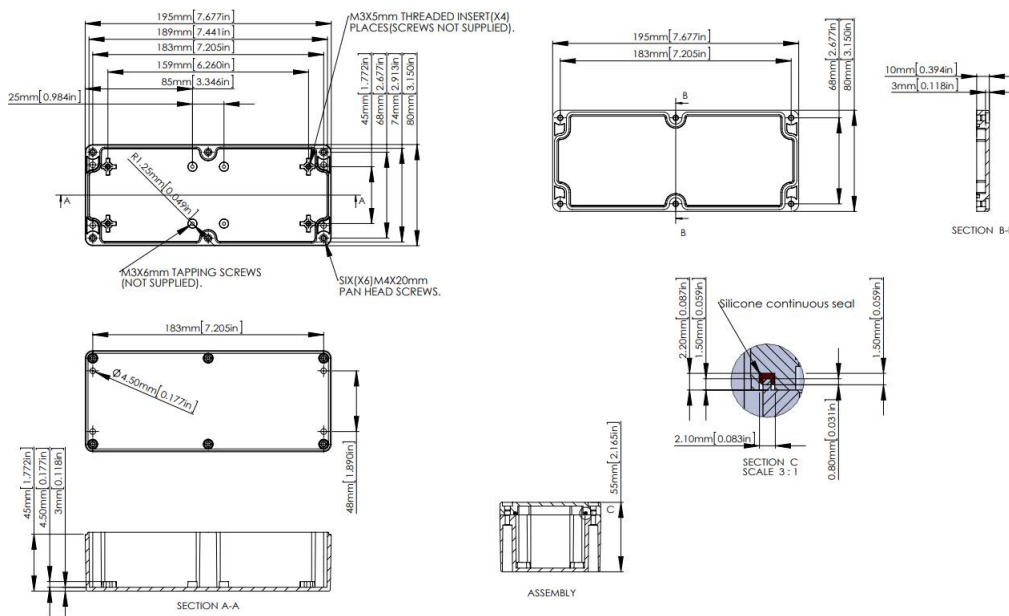

Sealed Enclosures

195 x 80 x 55mm

multicomp PRO

**RoHS
Compliant**

Description

Sealed enclosure dark gray/light gray color, production is made of durable ABS plastic/polycarbonate. Provides protection against dust and moisture according to the standard IP68.

Specifications

Dimensions : 195mm × 80mm × 55mm
 Material : High impact ABS plastic/Polycarbonate
 Color : Dark gray/Light gray
 Waterproof : Yes
 Ingress Protection Rating : IP68

Part Number Table

Description	Part Number
Sealed Enclosure, ABS, Dark Gray, 195 x 80 x 55mm, IP68	MP009884
Sealed Enclosure, PC, Light Gray, 195 x 80 x 55mm, IP68	MP009848
Sealed Enclosure, PC, Light Gray, 195 x 80 x 55mm, IP68 with Clear Lid	MP009866

Dimensions : Millimetres

Important Notice : This data sheet and its contents (the "Information") belong to the members of the AVNET group of companies (the "Group") or are licensed to it. No licence is granted for the use of it other than for information purposes in connection with the products to which it relates. No licence of any intellectual property rights is granted. The Information is subject to change without notice and replaces all data sheets previously supplied. The Information supplied is believed to be accurate but the Group assumes no responsibility for its accuracy or completeness, any error in or omission from it or for any use made of it. Users of this data sheet should check for themselves the Information and the suitability of the products for their purpose and not make any assumptions based on information included or omitted. Liability for loss or damage resulting from any reliance on the Information or use of it (including liability resulting from negligence or where the Group was aware of the possibility of such loss or damage arising) is excluded. This will not operate to limit or restrict the Group's liability for death or personal injury resulting from its negligence. Multicomp Pro is the registered trademark of Premier Farnell Limited 2019.