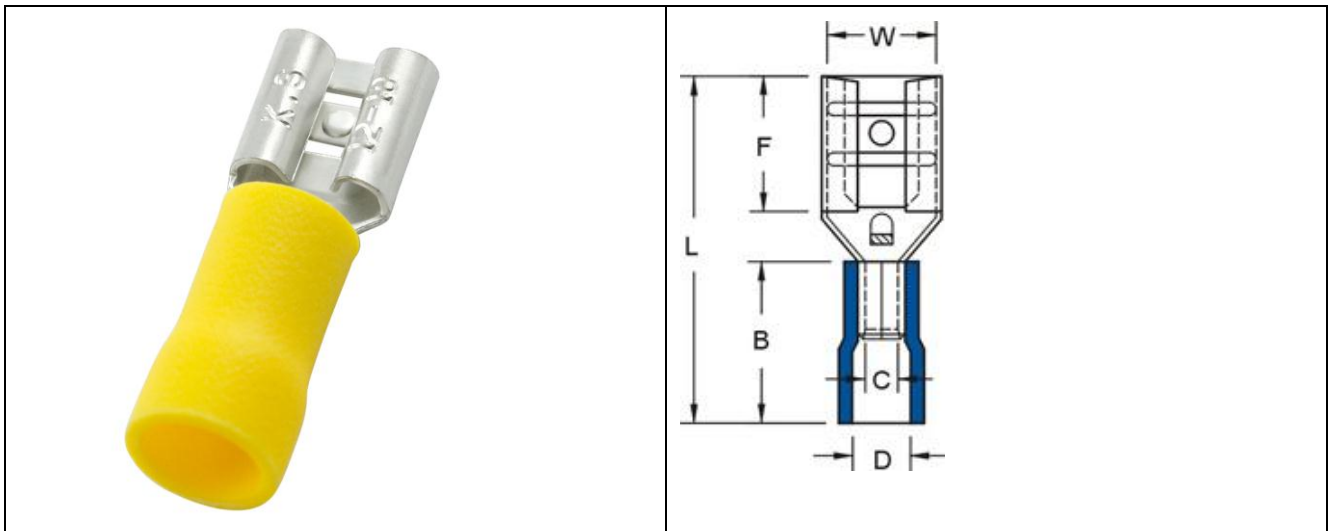

EN

Datasheet

RS PRO VINYL-INSULATED FEMALE DISCONNECTORS

Stock number: 178-8333

MAXIMUM ELECTRIC CURRENT:

A.W.G.	12	10
AMP.	20	24

MAXIMUM ELECTRICAL RATING: 75° C 300 VOLTS MAX.

INSULATION MATERIAL: VINYL

TERMINAL MATERIAL: BRASS

INSULATION COLOR: YELLOW

TERMINAL BARREL I.D.: C=3.4MM

WIRE RANGE A.W.G. mm ²	ITEM NO.	NEMA TAB	DIMENSION inch(mm)						
			W	F	L	B	D	T	
12-10 A.W.G.									
4-6 mm ²	<input type="checkbox"/> 178-8333	.032X.250 (0.8X6.35)	0.26 6.6	0.295 7.5	0.925 23.5	0.512 13	0.512 5.500	0.016 0.4	