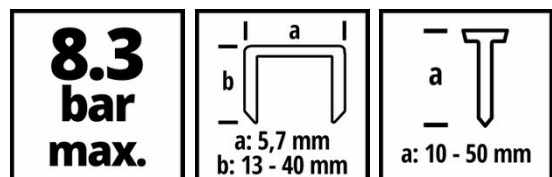

Einhell

CLASSIC

Stapler (Pneumatic)

TC-PN 50

Item No.: 4137790

Ident No.: 11018

Bar Code: 4006825641387

The Einhell TC-PN 50 pneumatic nailer is a versatile tool for renovation and restoration work. The 2-in-1 combination tool comprises an air stapler and an air nailer. The non-slip handle makes it safe to work with. Top performance is offered using a hose with an inner diameter of 9 mm or over. The safety nose prevents the tool starting up unintentionally. The fill level indicator shows the number of staples/nails still left. For precision work there a depth setting adjuster for the adjustment of the shooting depth. Complete with 500 staples with lengths of 16/25/40 mm each, 1,000 nails with lengths of 25/40 mm each, 1 small oil bottle, 1 nipple and 2 hexagon keys in a practical transport and storage case.

Features & Benefits

- 2-In-1 combination tool comprising an air stapler and air nailer
- Ideal for restoration and renovation jobs
- Non-slip rubberized handle for safety during use
- Top performance with a hose inner diameter of 9 mm or more
- The safety nose prevents the tool starting up unintentionally
- The fill level indicator shows the number of staples/nails left
- Depth setting adjuster for adjustment of the shooting depth
- Incl. 500 staples with lengths of 16/25/40 mm each
- Incl. 1,000 nails with lengths of 25/40 mm each
- Incl. 1 small oil bottle, 1 nipple and 2 hexagon keys
- Supplied in a practical transport and storage case

Technical Data

- Max. operating pressure	8.3 bar
- Staple length min.	13 mm
- Staple length max.	40 mm
- Staple width	5.7 mm
- Nail length min.	10 mm
- Nail length max.	50 mm
- Nail thickness	1 - 1.2 mm
- Max. load capacity of magazine	100 Pieces

Logistic Data