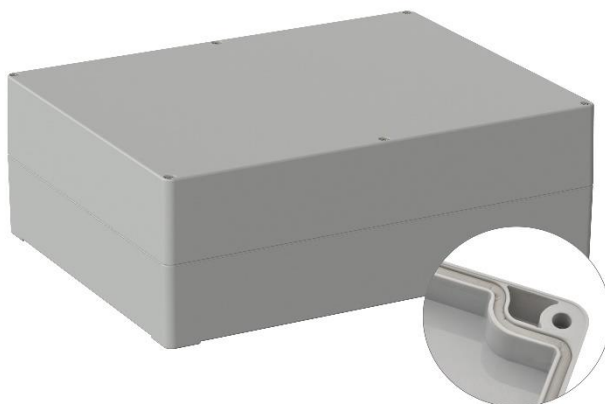

# RS PRO ABS Enclosure, Light Grey, IP65

Stock No: **201-0206****Technical Specifications:**

Body Material	ABS
Length	300 mm
Width	230 mm
Height	110 mm
IP	IP65
Colour	Light Grey