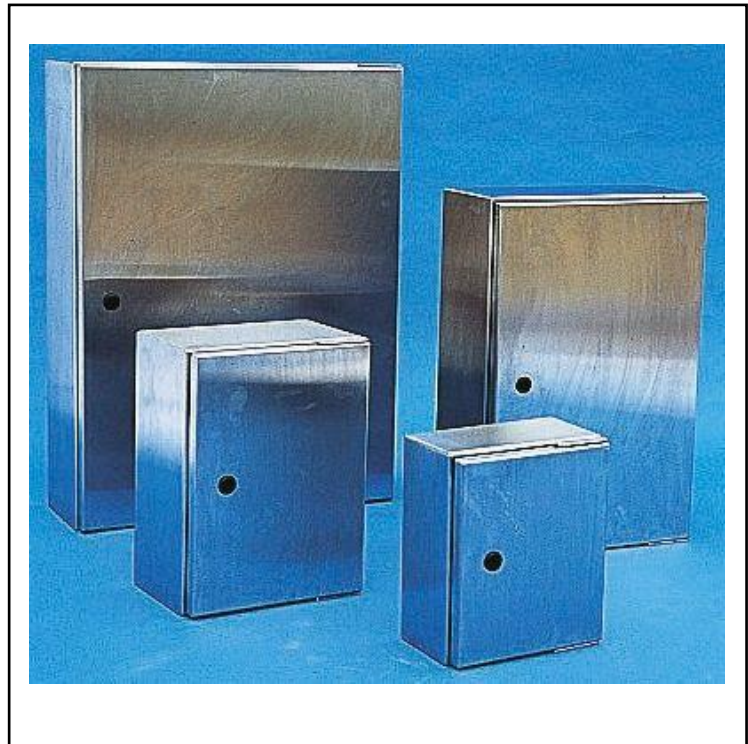

## FEATURES

- Body material is AISI 304 stainless steel sheets
- IP66 rating
- Double lipped edges to ensure higher strength and ease of installation
- Easy to use, including removal of the door
- Door is fitted with a polyurethane gasket

## RS PRO Wall Boxes - 304 Stainless Steel Wall Box

RS Stock No.: 7586964

RS Professionally Approved Products bring to you professional quality parts across all product categories. Our product range has been tested by engineers and provides a comparable quality to the leading brands without paying a premium price.

## RS Pro IP66 Wall Boxes

Brought to you by RS Pro, a range of stainless steel wall mounted enclosures. Rated at IP66, the level of protection provided by these boxes ensures the contents will be safely stored and protected. The door of the enclosure has a pull out hinge which allows it to be removed for easy access and due to the protection benefit, these wall boxes are suitable for various applications. All models are highly reliable and excellent quality.

### Mechanical Specifications

<b>External Height</b>	600 mm
<b>External Depth</b>	200 mm
<b>External Width</b>	400 mm
<b>Dimensions</b>	H.600 mm x W.400 mm x D.200 mm
<b>Weight</b>	17.52kg