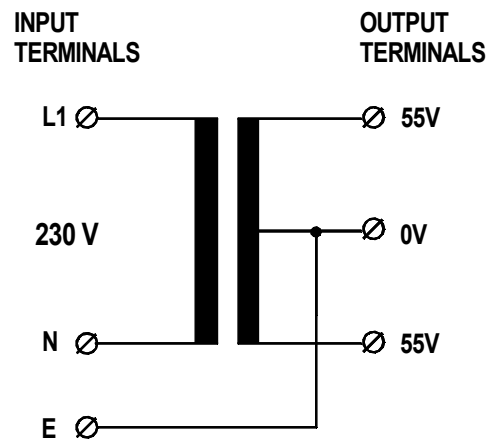

# RS Pro Datasheet

Stock No: 1237377

WIRING ARRANGEMENT

## FLOOR MOUNTING TRANSFORMER

INPUT	230V 50 Hz
OUTPUT	110V - CTE
RATING	5kVA CONTINUOUS
ENCLOSURE	POWDER COATED SHEET STEEL
IP RATING	IP22