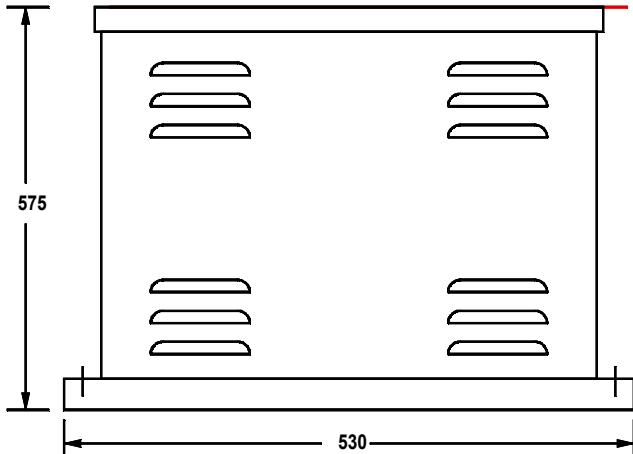

# RS Pro Datasheet

Stock No: 1237377

WIRING ARRANGEMENT

## FLOOR MOUNTING TRANSFORMER

INPUT	230V 50 Hz
OUTPUT	110V - CTE
RATING	5kVA CONTINUOUS
ENCLOSURE	POWDER COATED SHEET STEEL
IP RATING	IP22