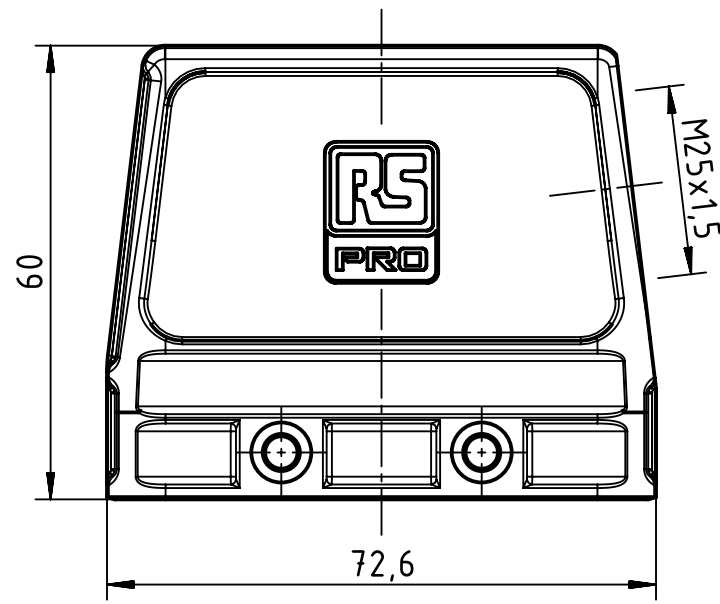

1 2 3 4 5 6

A

B

C

D

	FREE SIZE TOL':			TITLE		REV.
				RS Pro 10B hood, side entry M25		A
	DRAWN BY	Limei.L	2018.3.22	SIZE	PART NUMBER	
	CHECKED BY	Andy.Y	2018.3.22		A4	1715700
APPROVED. BY	Steven.W	2018.3.22	SCALE 1:1	MATERIAL:	SHEET	
						1 OF 1
						UNIT: mm