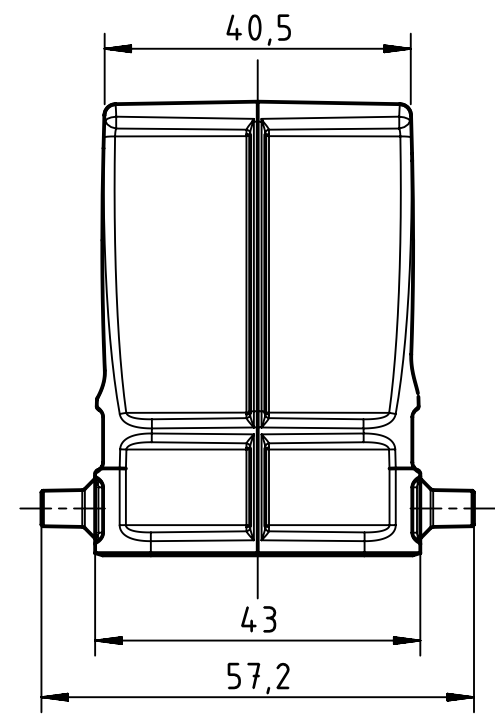

1 2 3 4 5 6

A

B

C

D

	FREE SIZE TOL':			TITLE		REV.
				RS Pro 10B hood, side entry M25		A
	DRAWN BY	Limei.L	2018.3.22	SIZE	PART NUMBER	
	CHECKED BY	Andy.Y	2018.3.22		A4	1715700
APPROVED. BY	Steven.W	2018.3.22	SCALE 1:1	MATERIAL:	SHEET	
						1 OF 1
						UNIT: mm