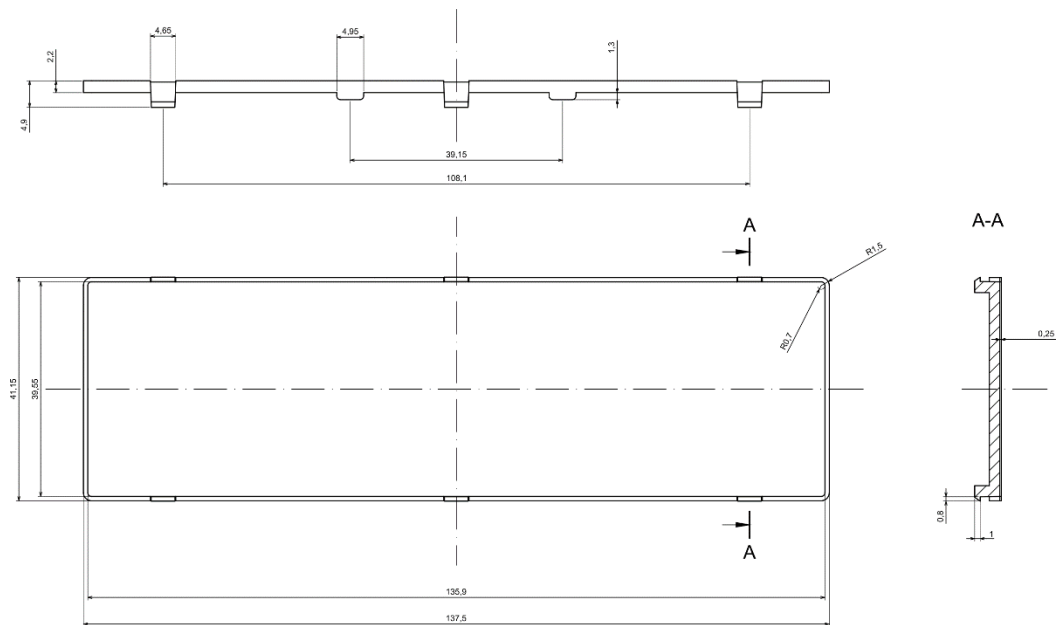

Product Description

Transparent filter made of ABS for enclosure.

General Specifications

Material	ABS
Colour	Transparent
Applications	Accessories for DIN Rail Enclosures

Mechanical Specifications

Height	4.9 mm
Width	41.15 mm
Length	137.5 mm

All dimensions are given within +/-0,5mm tolerance