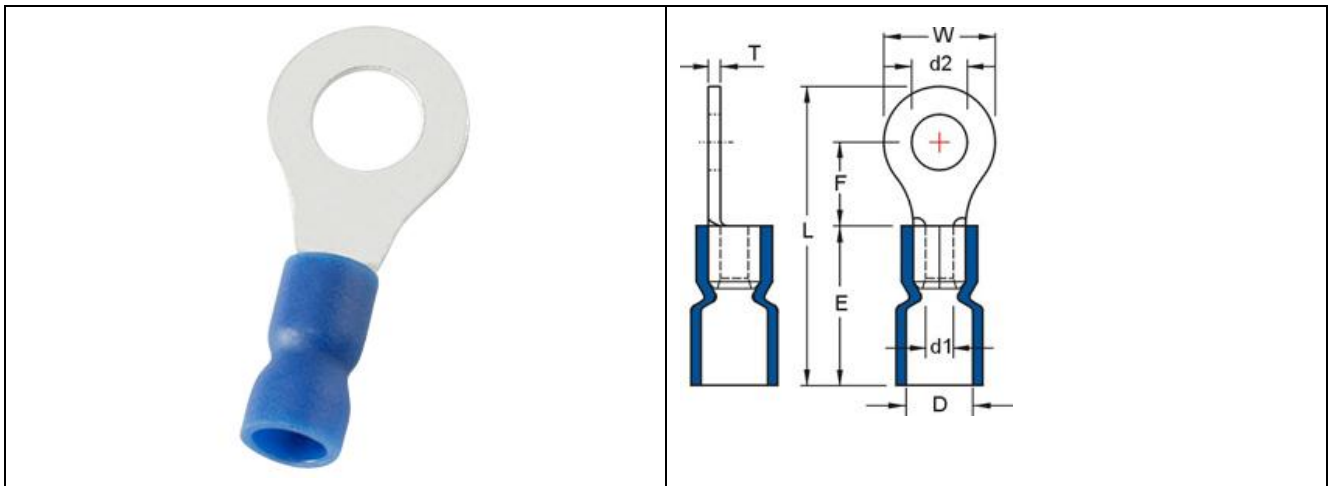

Datasheet

RS PRO VINYL-INSULATED (EASY ENTRY) RING TERMINALS

Stock number: 178-8682

MAXIMUM ELECTRIC CURRENT:

A.W.G.	16	14
AMP.	18	30

MAXIMUM ELECTRICAL RATING: 105° C 600 VOLTS MAX.

INSULATION MATERIAL: VINYL (PVC)

TERMINAL MATERIAL: COPPER

INSULATION COLOR: BLUE

WIRE RANGE A.W.G. mm ²	ITEM NO. BUTTED SEAM	STUD SIZE d2	DIMENSION inch(mm)							
			W	F	L	E	D	d1	T	
16-14 A.W.G.	178-8682	5/16	0.331	0.472	0.433	1.114	0.453	0.177	0.091	0.031
1.5-2.5 mm ²			8.4	12	11	28.3	11.5	4.500	2.3	0.8