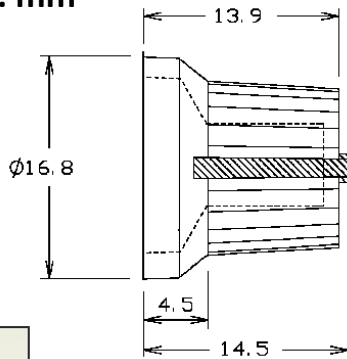

## 2 Colour Knobs

RS Stock number 777-7366

Unit: mm

**RS 7777334**

Knob black blue marker line 6mm splined

**RS 7777356**

Knob black blue marker line 6mm D

**RS 7777338**

Knob black yellow marker line 6mm splined

**RS 7777375**

Knob black yellow marker line 6mm D