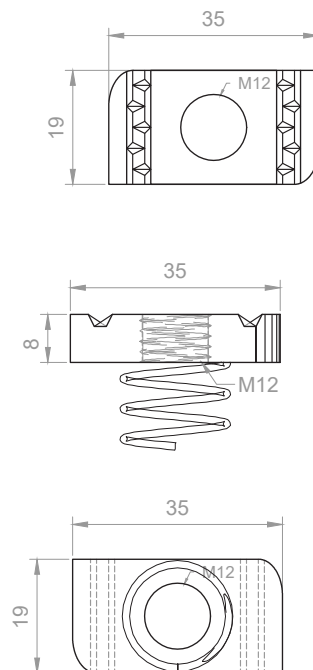

ENGLISH

Datasheet

Short Spring Channel Nuts Bright Zinc Plated

RS Stock No **1766932**

Size **M12**

Channel nuts are commonly used for fitting brackets to channel/Strut, and are the ideal fixing for drops of threaded rod.

Please view our full range listing below

RS Stock No	Size (mm)
1766941	M6
1766938	M8
1766935	M10
1766932	M12