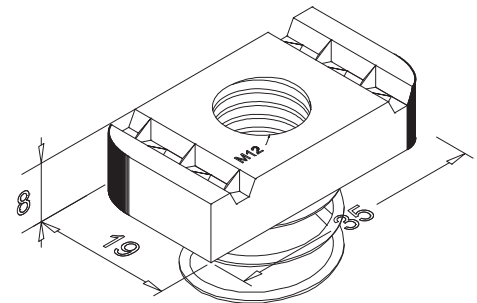

ENGLISH

Datasheet

Short Spring Channel Nuts Bright Zinc Plated

RS Stock No **1766932**

Size **M12**

Channel nuts are commonly used for fitting brackets to channel/Strut, and are the ideal fixing for drops of threaded rod.

Please view our full range listing below

RS Stock No	Size (mm)
1766941	M6
1766938	M8
1766935	M10
1766932	M12