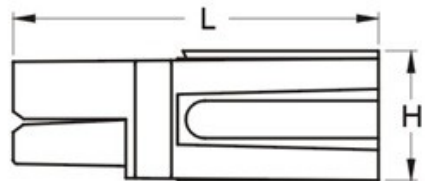

Datasheet

RS PRO BATTERY MODULAR CONNECTORS 120 AMP SINGLE-POLE HOUSING (RED)

Stock number: 175-6954

OPERATING TEMPERA TURE RANGE: -20°C~ +125°C
 MAXIMUM ELECTRICAL RATING: 600 VOLTS MAX.
 HOUSING MATERIAL: POLYCARBONAE (PC)
 SPRING MATERIAL: STAINLESS STEEL

DESCRIPTION	DIMENSION inch(mm)			COLOR
	W	L	H	
HOUSING WITH A SPRING CAN BE USED WITH 120Amp SERIES CONATCTS	0.945 24	2.752 69.9	0.945 24	RED