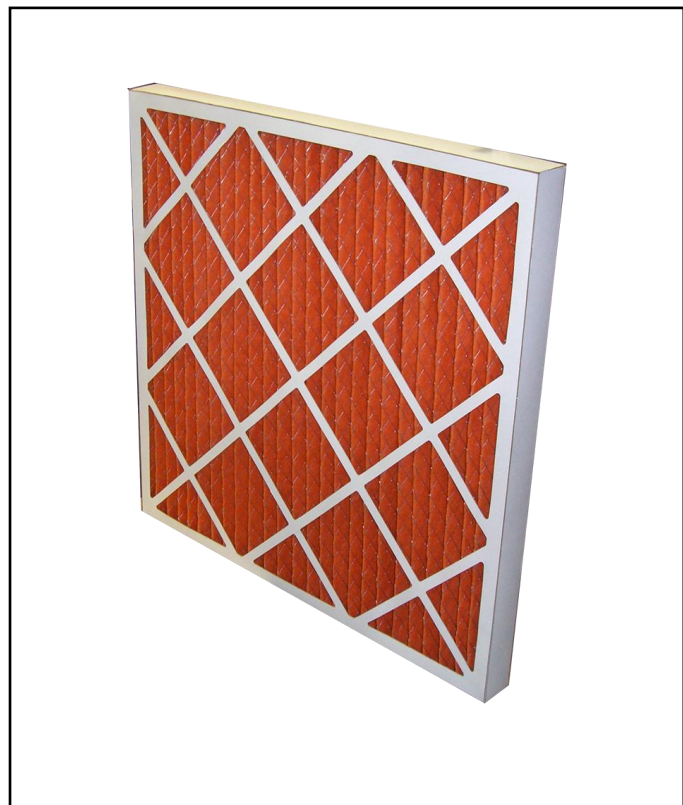

FEATURES

- Water Resistant Frame
- Strong Media Support mesh
- Hydrophobic Filter media

RS PRO Vline Gold 24x16x2

RS Stock No.: 2560552

RS Professionally Approved Products bring to you professional quality parts across all product categories. Our product range has been tested by engineers and provides a comparable quality to the leading brands without paying a premium price.

Product Description

This Super Capacity pleated panel filter is designed to operate under the most testing of conditions. The especially formulated media offers higher filtration efficiencies than other types in its class whilst the extra high pleat count delivers outstanding filter life, and the blended cotton / polyester filter media has 100% mechanical filtration properties. This filter uses a heavier grade media to deliver a higher filter efficiency.