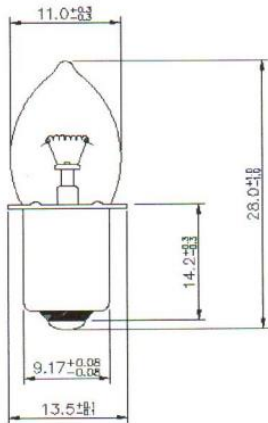

### P13.5s Filament Indicator Lamp

RS Stock number 655-9104

#### Dimensions: (mm)

Structure	
Bulb Type	B3 1/2
Bulb Diameter	11.3Max
Length	29.Max
Base Type	P13.5s

Design Characteristics	
Voltage	7.2V
Amperage	750mA $\pm$ 10%
Gas Type	Krypton Gas-Filled
Life Hours	15Hours
MSCP	4.92CP $\pm$ 20%