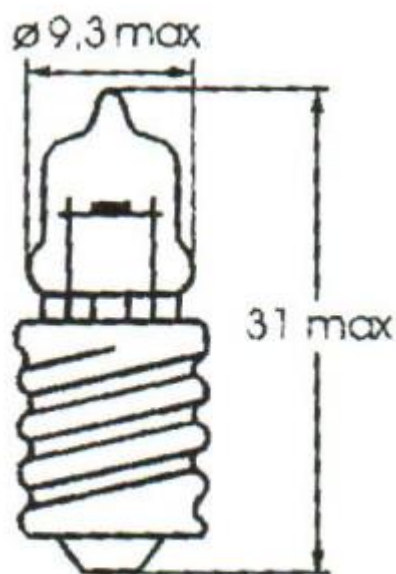

### E10 Filament Indicator Lamp, Clear, 4 V, 850 mA, 25h

RS Stock number [655-9261](#)

Dimensions: mm

## Specifications

- Bulb Type: T9x28
- Bulb Diameter:  $\varnothing$  9.3Max
- Length: 31.0Max
- Base Type: E10
- Voltage: 4V
- Life : 25hrs
- Amperage: 850mA $\pm$ 10%
- Filament Type: Vacuum Type
- Luminous Flux: 60Lm $\pm$ 20%