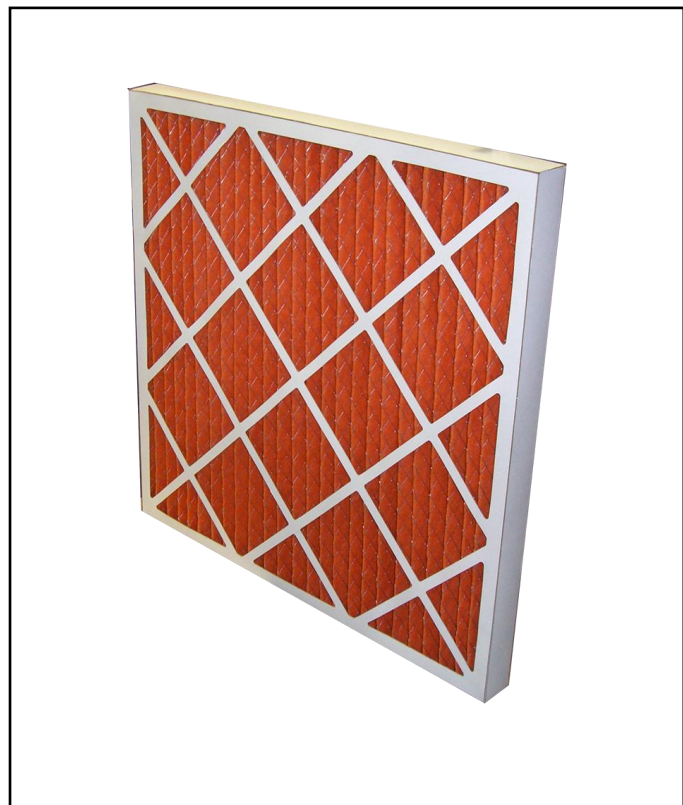

FEATURES

- Water Resistant Frame
- Strong Media Support mesh
- Hydrophobic Filter media

RS PRO Vline Gold 20x20x2

RS Stock No.: 2560544

RS Professionally Approved Products bring to you professional quality parts across all product categories. Our product range has been tested by engineers and provides a comparable quality to the leading brands without paying a premium price.

Product Description

This Super Capacity pleated panel filter is designed to operate under the most testing of conditions. The especially formulated media offers higher filtration efficiencies than other types in its class whilst the extra high pleat count delivers outstanding filter life, and the blended cotton / polyester filter media has 100% mechanical filtration properties. This filter uses a heavier grade media to deliver a higher filter efficiency.