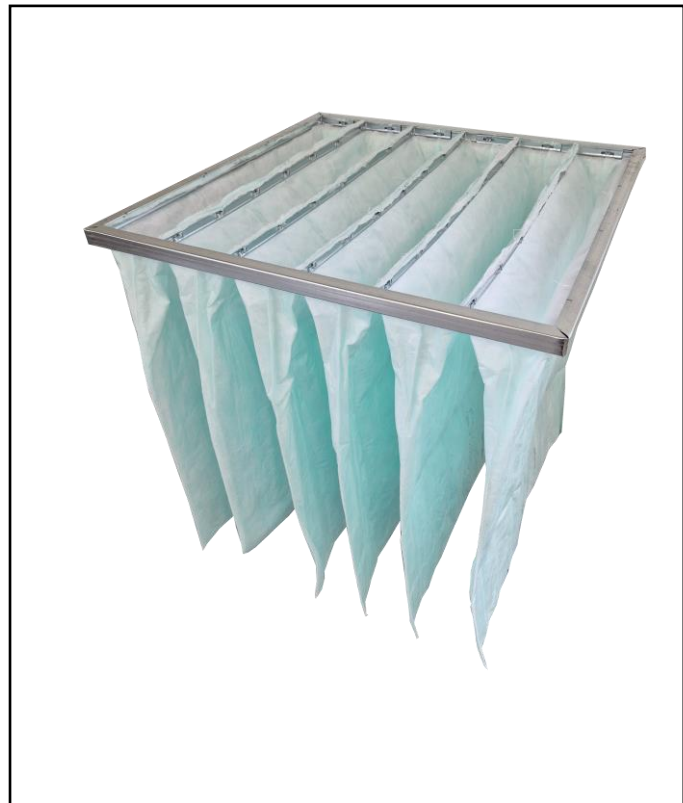

## FEATURES

- 100% Polyester Filter Media
- Dual-Layer Media
- Conical Stitched Pockets for optimal airflow
- Rolled Safety Edge to Frame
- Hydrophobic Media
- Fire Retardant
- Low Price
- ePM10 Filter

## RS PRO Ecoflow M6 Filter 24 X 12 X 15

RS Stock No.: 2551096

RS Professionally Approved Products bring to you professional quality parts across all product categories. Our product range has been tested by engineers and provides a comparable quality to the leading brands without paying a premium price.

## Product Description

The Ecoflow, fire rated range of bag filters are used widely in government buildings, hospitals and other sensitive areas. This grade of filter is suitable for air condition to offices, theatres, computer rooms and spray booths.

## General Specifications

Filter Size Actual HxWxD (mm)	592 x 287 x 360 mm
Header Depth	20 mm
Number of Pockets	4
Grade EN779:2012	M6
Filter Class ISO 16890	ePM10 > 70%
Rated Capacity	865 m <sup>3</sup> /hr
Energy Rating	E
Initial Pressure Drop	55 Pa
Final Pressure Drop*	155 Pa
*Final Recommended Pressure Drop to EN13053:2019	
Maximum Operating Temperature 80C	