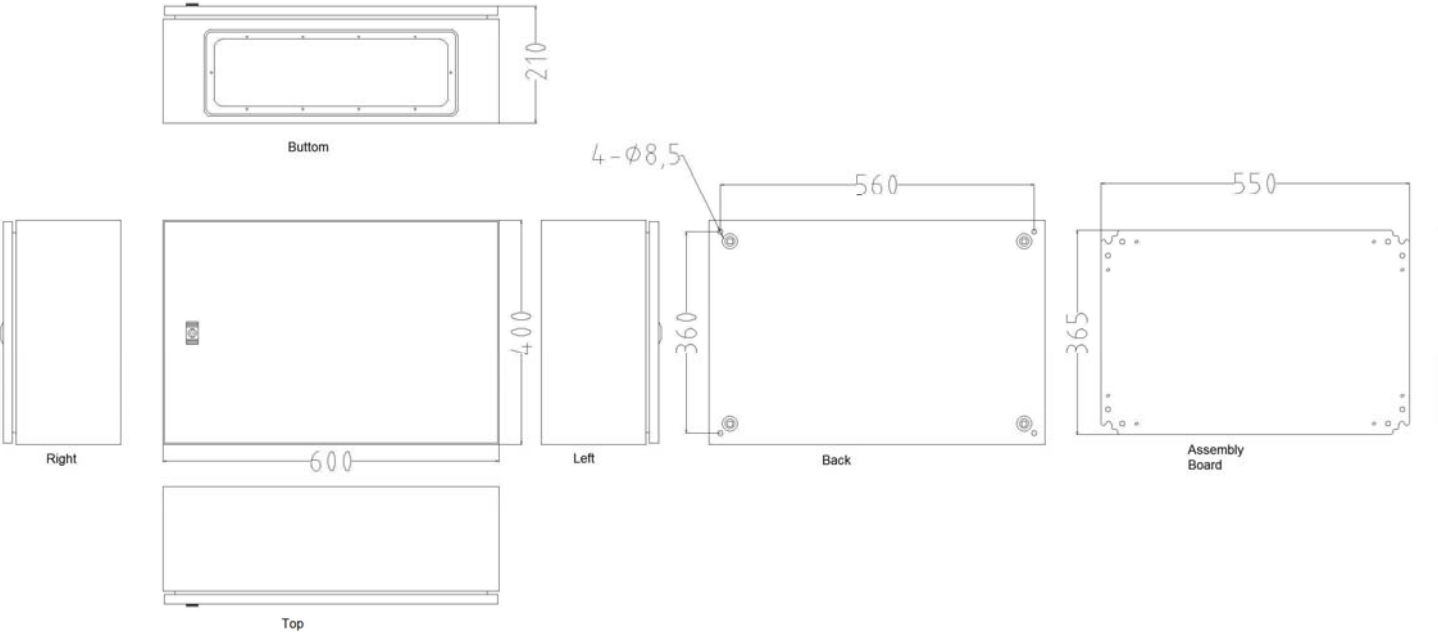

Mild Steel IP66 WallBox,400x600x210mm

unit: +/-0.8mm