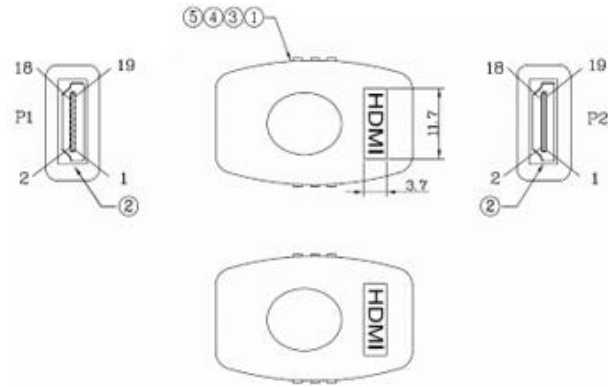

Product Description

The RS PRO HDMI female to female coupler has a black ABS shell and metal connectors which are gold plated.

Our coupler has all 19 pins connected by a PCB and is 20mm long. The primary use of this coupler is to connect two HDMI cables together.

Approvals

Declarations	CE UKCA ROHS REACH
Standards Met	CE UKCA ROHS REACH

Similar Products

Stock No.	Brand	Pack Qty	Connector A	Connector B	Colour
229-9961	RS PRO	1	HDMI F	HDMI F	Black

PIN OUT

P1	P2	P1	P2
1	1	11	11
2	2	12	12
3	3	13	13
4	4	14	14
5	5	15	15
6	6	16	16
7	7	17	17
8	8	18	18
9	9	19	19
10	10	铁壳	铁壳

6	UL1007 28AWG WHITE L=20mm OD: 1.2 tln plated:2*2mm
5	HDMI F ABS black boot
4	black PVC 45P
3	Transparent PE
2	HDMI 19P F SHELL;GOLD PLATED
1	HDMI F to HDMI F PCBA