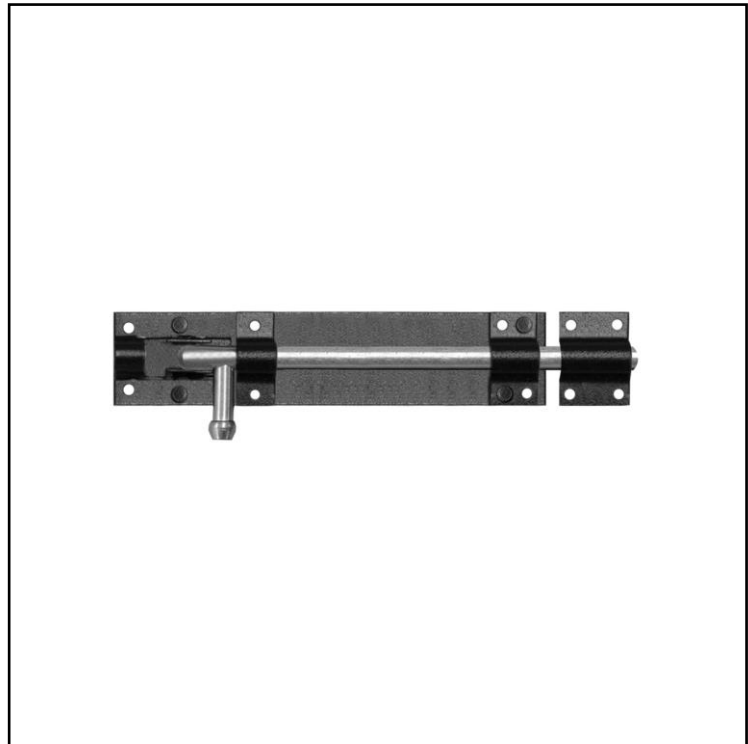

FEATURES

- Straight door bolt
- Length 203mm
- Made of steel with black finish
- Ideal for surface mounting

RS PRO Tower Bolt

RS Stock No: 2549978

RS Professionally Approved Products bring to you professional quality parts across all product categories. Our product range has been tested by engineers and provides a comparable quality to the leading brands without paying a premium price.

Door Bolts

Product Description

Straight tower bolts are a prominent security lock device. Installation is quick and easy, they can be fitted horizontally, or vertically and secured in place via screw fittings of your choice. These door bolts are the ideal security component for doors, garages, and gates.

General Specifications

Material	Steel
Length	203mm
Finish	Black

Approvals

Declarations	MFR Declaration of Conformity
Hazardous Area Certification	ATEX / IECEX
Standards Met	VDE