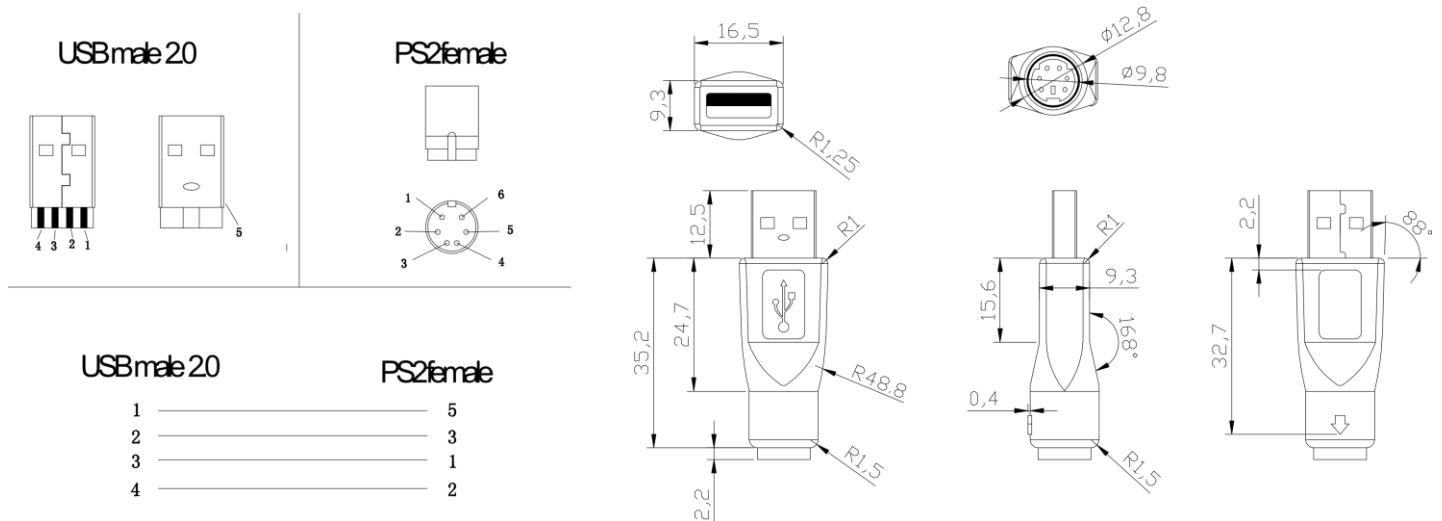

## RS PRO USB PS/2 Keyboard Adapter

Stock number: 2369149

EN

The RS Pro USB to PS/2 adapter has been designed for use with a PS/2 keyboard. Prolong the life of your keyboard by using this adapter if your computer has no PS/2 ports.