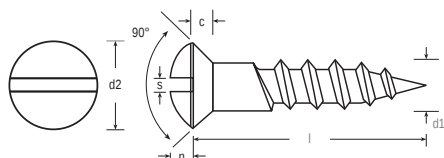

# Slotted Round Stainless Steel A2-304 Woodscrew to DIN 96

RS Stock No **4833056**

Size **3.5 x 20mm**

d1		3.5mm	4.0mm	5.0mm	5.5mm
d2		6.5	7.5	9.2	10.2
n	max.	1.93	2.2	2.5	2.75
s		0.8	1.0	1.2	1.2
c	min.	1.4	1.6	2	2.2

Please view our full range listing below

RS Stock No	Size (mm)
4833056	3.5 x 20
1443530	4.0 x 20
4833062	4.0 x 25
1443531	4.0 x 30
4833078	4.0 x 40
4833084	5.0 x 40