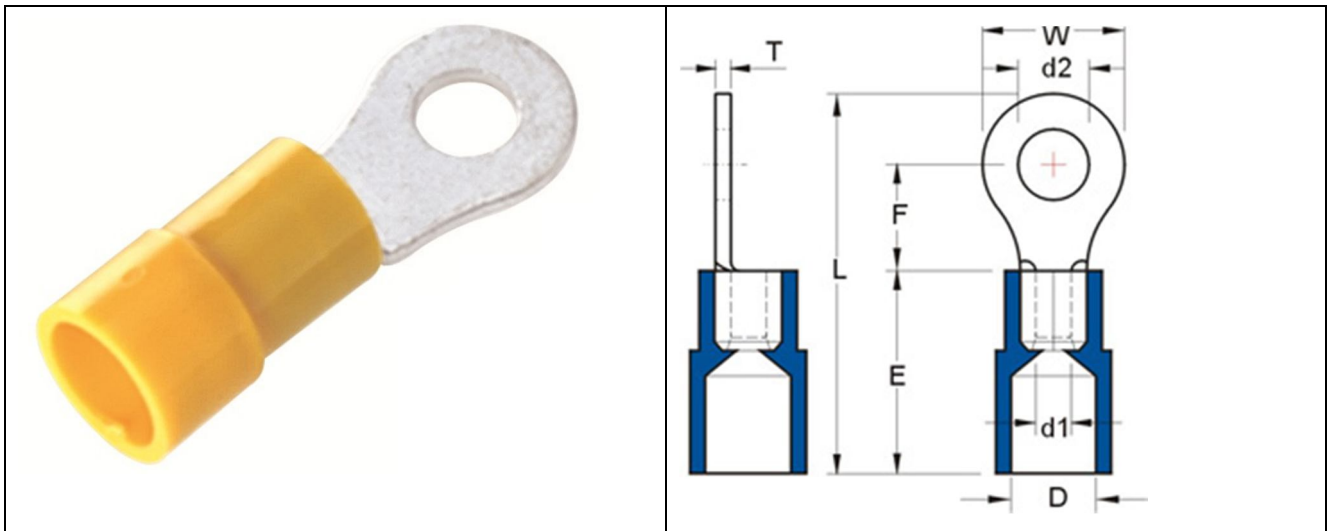

Datasheet

RS PRO VINYL-INSULATED (MOLDED EASY ENTRY) RING TERMINALS

Stock number: 613-9457

MAXIMUM ELECTRIC CURRENT:

A.W.G.	12	10
AMP.	35	50

MAXIMUM ELECTRICAL RATING: 105° C 600 VOLTS MAX.

INSULATION MATERIAL: VINYL (PVC)

TERMINAL MATERIAL: COPPER

INSULATION COLOR: YELLOW ²

WIRE RANGE A.W.G. mm ²	ITEM NO.	STUD SIZE		DIMENSION inch(mm)						
		BUTTED SEAM		d2	W	F	L	E	D	d1
12-10 A.W.G 4-6mm ²	613-9457	3/8	0.413 10.5	0.591 15	0.524 13.3	1.339 34	0.512 13	0.252 6.400	0.134 3.4	0.039 1