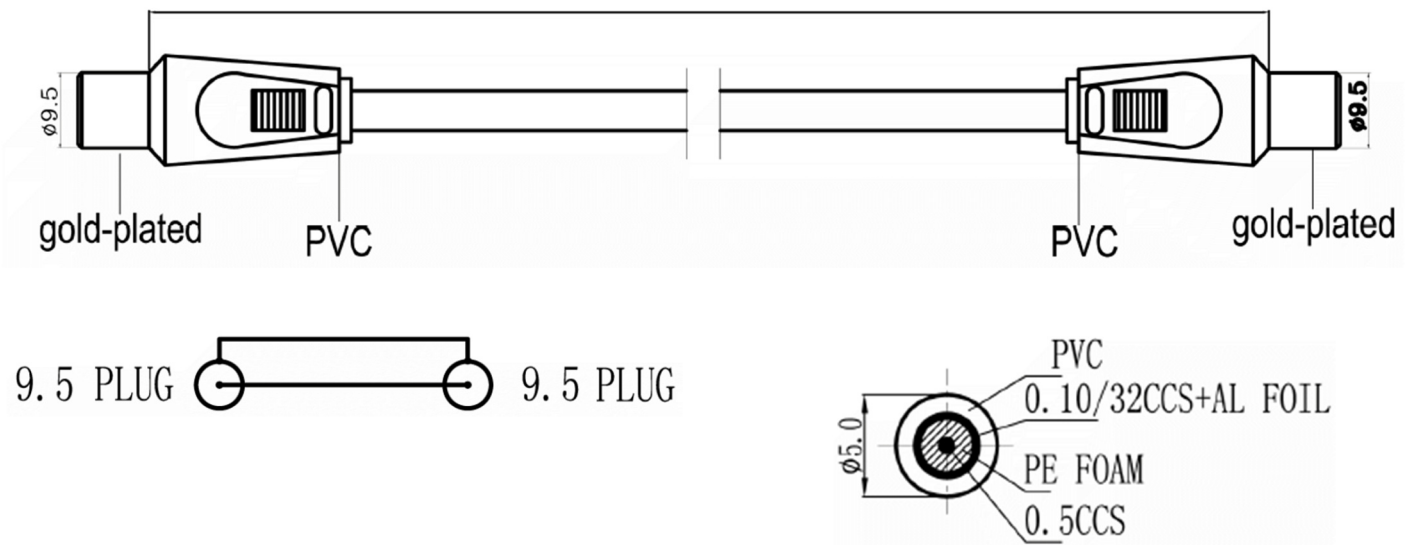

Datasheet

RS PRO 1m Coaxial Male to Male TV Cable, White

Stock number: 192-4478

EN

The RS PRO 1 metre, 75-ohm coaxial TV cable has a white PVC jack and boots.

The inner core is a single, solid core and has a PE foam surrounding and is double shielded with a layer of aluminium foil and a CCS braid.

Coaxial TV cables are generally used to connect a TV aerial to a TV.

RoHS / REACH / CE