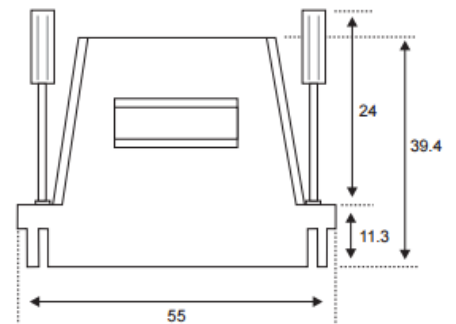

Datasheet

Green 25 way D plug w/RJ45 socket adaptor

RS Stock number 314-8206

Dimensions: (mm)

Specifications

RJ45 : Modular

Pin : Cord Colour Green