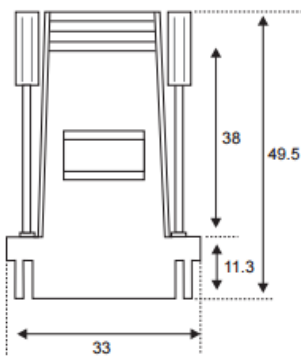

Datasheet

Green 25 way D plug w/RJ45 socket adaptor

RS Stock number 314-8206

Dimensions: (mm)

Specifications

RJ45 : Modular

Pin : Cord Colour Green