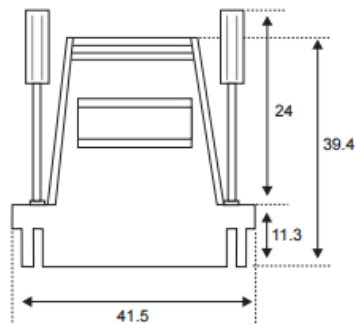

Datasheet

Green 25 way D plug w/RJ45 socket adaptor

RS Stock number 314-8206

Dimensions: (mm)

Specifications

RJ45 : Modular

Pin : Cord Colour Green