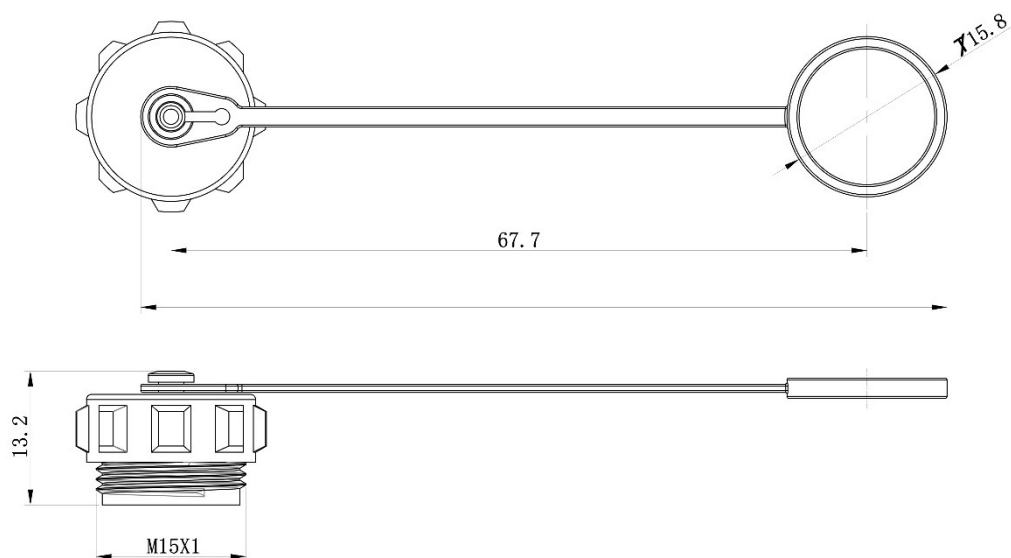

ENGLISH

Datasheet

CAP for RS PRO SP1310 Cable Mount Connectors

Product Details

The RS Pro SP13 series is a range of small but robust waterproof connectors, which are sealed to IP68. Threaded coupling ensures a secure connection, even in extremely harsh environments.

Versions are available for in-line cable to cable and for cable to panel connections. Plugs and receptacles are available with either male pins or female sockets. These products are especially suited for use in indoor or outdoor applications where space is at a premium.

Features and Benefits

- Cap for RS Pro SP1310 range
- Threaded Coupling
- IP68
- 2 Sizes available

Quality Standards

Dimensional line drawings on next page

Dimensional line drawings Cap for SP1310 with cable OD of 4-6.5mm

Dimensional line drawings Cap for SP1310 with cable OD of 5-8mm