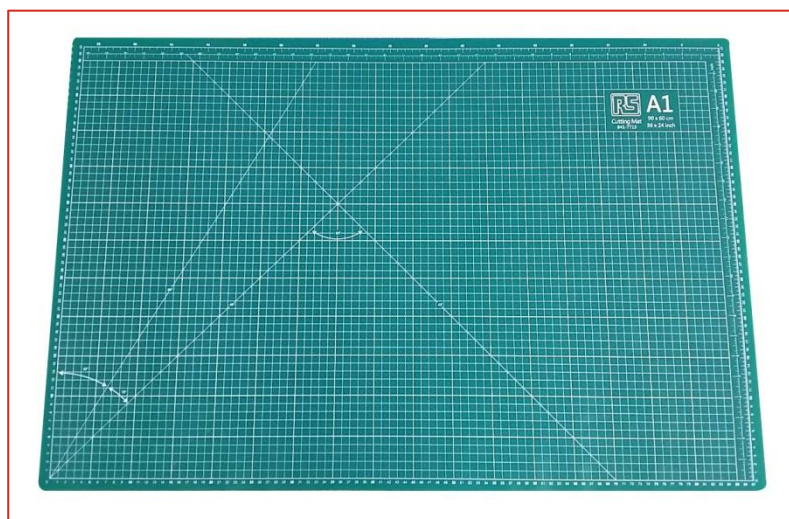

ENGLISH

Datasheet

A1 Self Healing Cutting Mat 900x600x2.5mm

RS Stock number **841-7715**

Specification:

Rs stock number:	841-7715
Material :	PPE (propylene homopolymer) 3- layer mat, with polypropylene board inside
Color:	Green
Size :	900x600x2.5mm

Features:

- **Eco-friendly cutting mat:** Suitable for any use in school, office and workshop that protects your work surfaces and meets the EN71-3 standard. This range does not contain any heavy metals and they do not release toxins into the environment.
- **Self Healing :** Surface layers are made of a special material that's easier on the blade and leaves no trace after the cut.
- **Non-Slip :** Outstanding anti-slide backing makes working easier and reduces the risk of injury.
- **Measuring grid:** Allows the user to make accurate marks and cuts.