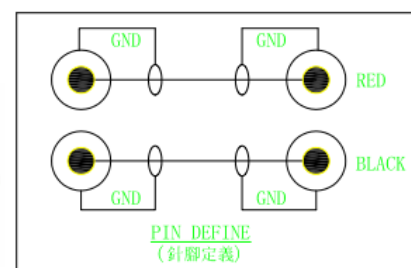

Datasheet

RS RCA Phono Cable Assembly 1m Black Male Phono to Male Phono

RS Stock number [742-4579](#)

Specifications

- Connector A: Male Phono x 2
- Connector B: Male Phono x 2
- Length: 1m
- Sheath Colour: Black