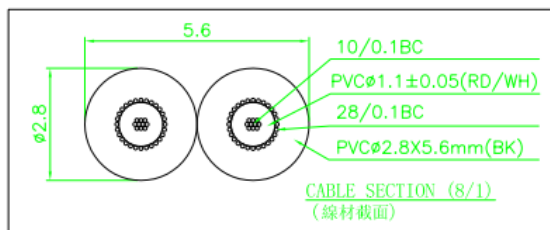

Datasheet

RS RCA Phono Cable Assembly 1m Black Male Phono to Male Phono

RS Stock number [742-4579](#)

Specifications

- Connector A: Male Phono x 2
- Connector B: Male Phono x 2
- Length: 1m
- Sheath Colour: Black