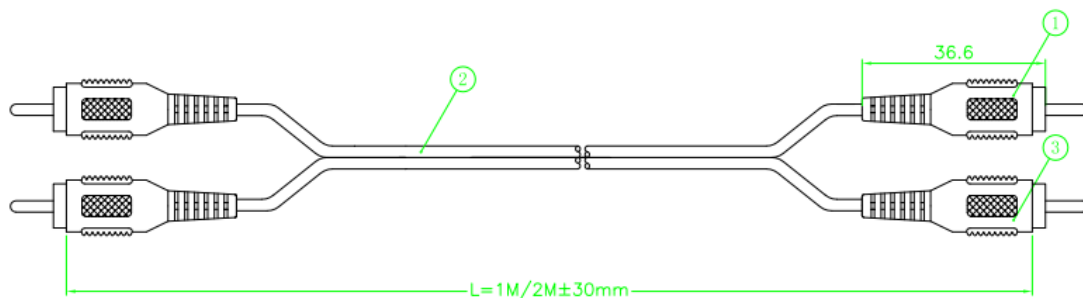

Datasheet

RS RCA Phono Cable Assembly 1m Black Male Phono to Male Phono

RS Stock number [742-4579](#)

Specifications

- Connector A: Male Phono x 2
- Connector B: Male Phono x 2
- Length: 1m
- Sheath Colour: Black