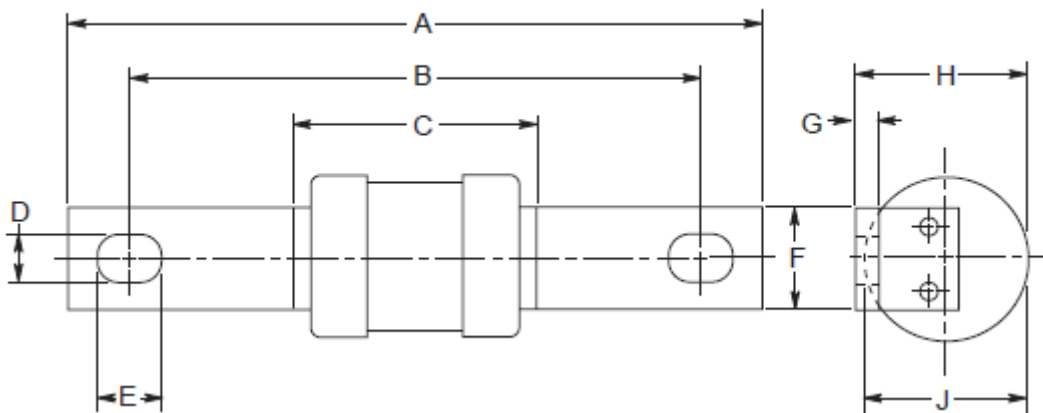

Datasheet

Industrial HRC Fuse Link

RS Stock number 521-2753

Dimensional Data:

Dimensions - mm

S/N	Amp Rating	Pre-arcing	Total @ 415V	Total @ 550V	Nom Watts Loss	Rated Voltage (AC)	A	B	C	D	E	F	G	H	J
521-2747	125	29,500	50,000	71,000	11	415	136.0	111.0	47.0	9.0	12.5	19.0	3.23	22.5	31.0
521-2753	160	57,000	97,000	135,000	13	415	136.0	111.0	47.0	9.0	12.5	19.0	3.23	22.5	31.0
521-2775	200	120,000	205,000	290,000	14	415	136.0	111.0	47.0	9.0	12.5	19.0	3.23	22.5	31.0

Time-Current Characteristic Curve (Full Size Curves Available)