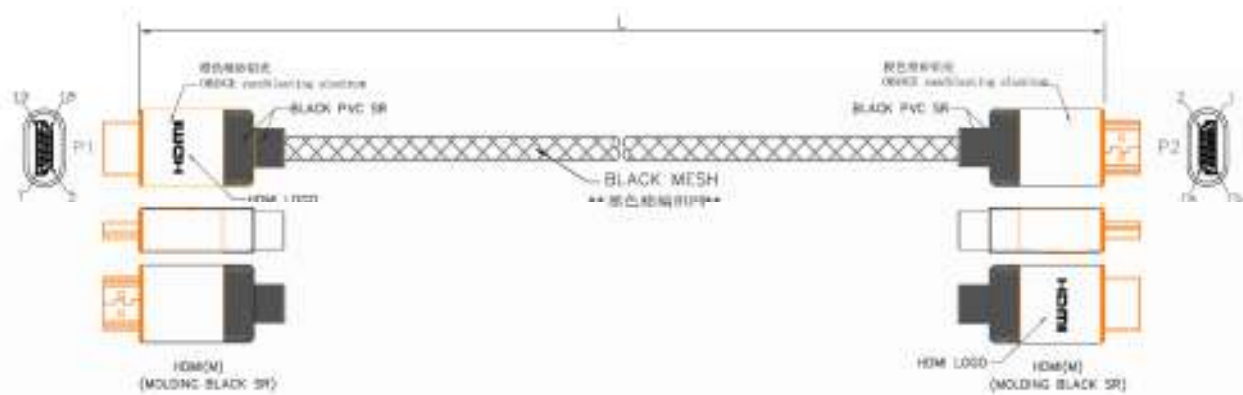

## RS PRO 3mtr HDMI M-M 8K High Speed with Ethernet Cable – Black with Orange Connectors

Stock number: 195-4896

EN

The RSPRO 3 metre male to male 8K HDMI cable which has a black PVC jack with mesh and an outer diameter of 7.3mm. The connectors have a gold flash covering to prevent corrosion.

The connector hoods are also made of Aluminium and sandblasted orange and has a strain relief to prevent the jacket splitting around the boot.

HDMI is possibly the most common display connection on the market which can be found on devices ranging from PC's, Bluray players, games consoles and more.

HDMI(M)	1	3	2	4	6	5	7	9	8	10	12	11	14	19	17	13	15	16	18	64
HDMI(M)	1 3 PAIR		2 G	4 6 PAIR		5 G	7 9 PAIR		8 G	10 12 PAIR		11 G	14 19 PAIR		17 G	13 15 16 18 4C				64 SHELL

- CABLE: 28AWG(1/0.32BC),UL20276,AL+B+D-FOIL,[(#28\*1P+D+FAM)\*5PCS+#28\*4C], BLACK COLOR,OD=7.3±0.2mm,PVC JACKET.
- LENGTH: L.
- CONNECTORS: HDMI(M)\*2PCS(BLACK INSULATOR)(SHELL GOLD PLATED).
- MOLD: MOLDING TYPE.
- CONTACTS:
- Test machine test condition.
  - 100% OPEN,SHORT&INTERMITANCE TEST.
  - CONDUCTOR RESISTANCE: 2ohms MAX:
  - INSULATION RESISTANCE: 10MΩ Min/,10ms:
- ALL MUST BE MEET ON ROHS COMPLIANT.